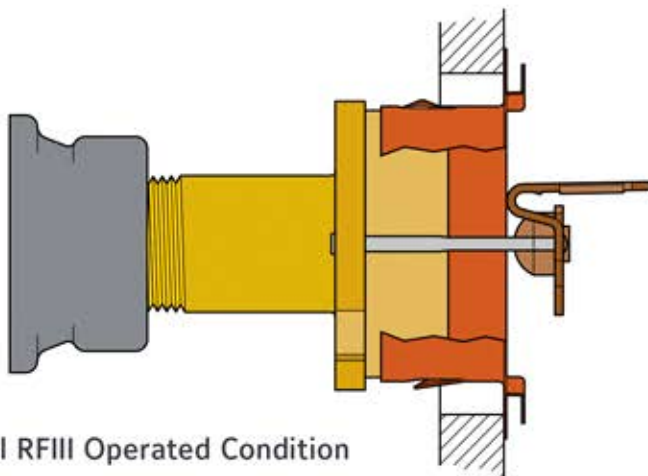

The flat profile of the sprinkler cover plate allows it to easily blend with the wall surface for a clean look and additionally helps prevent damage and interruption from accidental activations that may be caused by objects being hung from or striking the sprinkler. The cover plate assembly is available in a variety of standard colors, as well as factory-painted custom colors—visit www.tyco-fire.com/custompaint for more details on custom paint options.

MODEL RFIII ECLH CONCEALED HSW SPRINKLER

Sprinkler Assembly

Cover Plate Assembly

Model RFIII Operated Condition

| Available Cover Plate Finishes | Part Number |
|--------------------------------|--------------|
| Ivory (RAL 1015) | 56-204-0-135 |
| Beige (RAL 1001) | 56-204-2-135 |
| Pure White (RAL 9010)* | 56-204-3-135 |
| Signal White (RAL 9003)** | 56-204-4-135 |
| Grey White (RAL 9002) | 56-204-5-135 |
| Brown (RAL 8028) | 56-204-6-135 |
| Black (RAL 9005) | 56-204-7-135 |
| Brushed Brass | 56-204-8-135 |
| Brushed Chrome | 56-204-9-135 |
| Custom Paint | 56-204-X-135 |