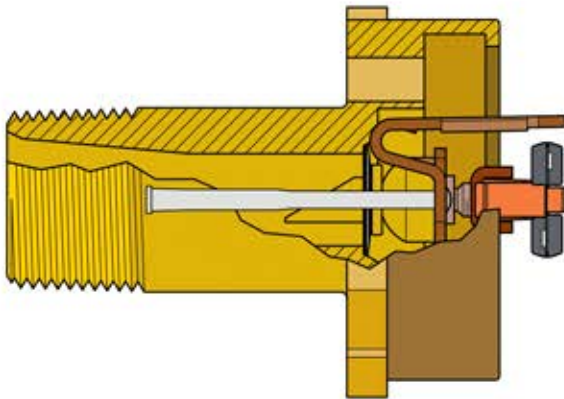

MODEL RFIII ECLH CONCEALED HSW SPRINKLER

Sprinkler Assembly