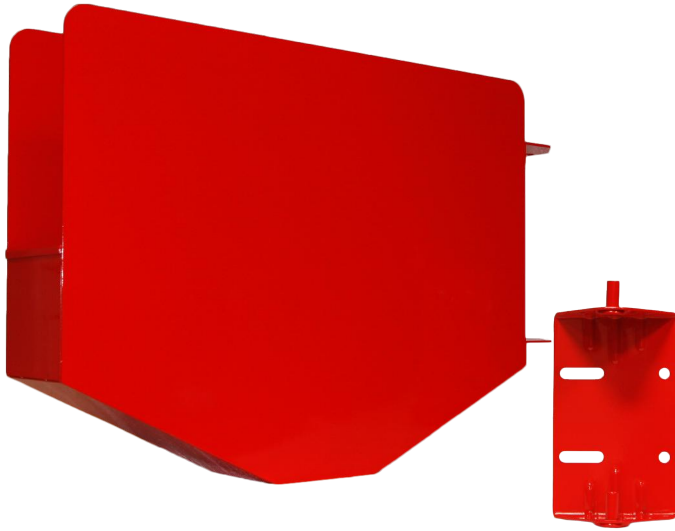

National Fire Equipment Ltd.

TRAY HOSE RACKS

**#1500S
SWING STYLE**

**#1500F
FIXED STYLE**

National Fire's tray hose racks offer a unique and attractive hose storage solution. Available in two mounting styles: "swing" and "fixed".