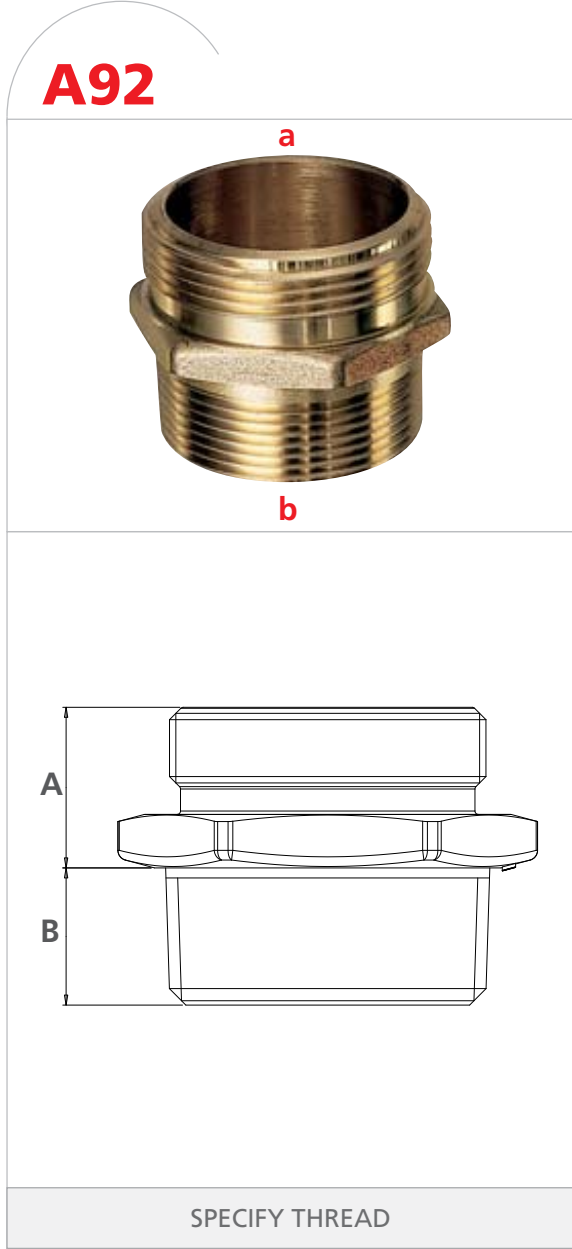

National Fire Equipment Ltd.

Male To Male Adapter

► To adapt or reduce threads, and change NPT pipe thread to hose thread.

MALE x MALE

Standard equipment:
Brass hexagon type.

a	b
1-1/2"	1-1/2"
2-1/2"	2"
2-1/2"	2-1/2"
2-1/2"	3"

	1-1/2" x 1-1/2"	2-1/2" x 2"	2-1/2" x 2-1/2"	2-1/2" x 3"
A	61/64"	1-7/16"	1-7/16"	1-25/64"
B	13/16"	13/16"	1-15/64"	1-19/64"

National Fire Equipment Ltd.
40 Edilcan Drive, Concord, ON L4K 3S6
Tel: (905) 761-6355 Fax: (905) 761-6458