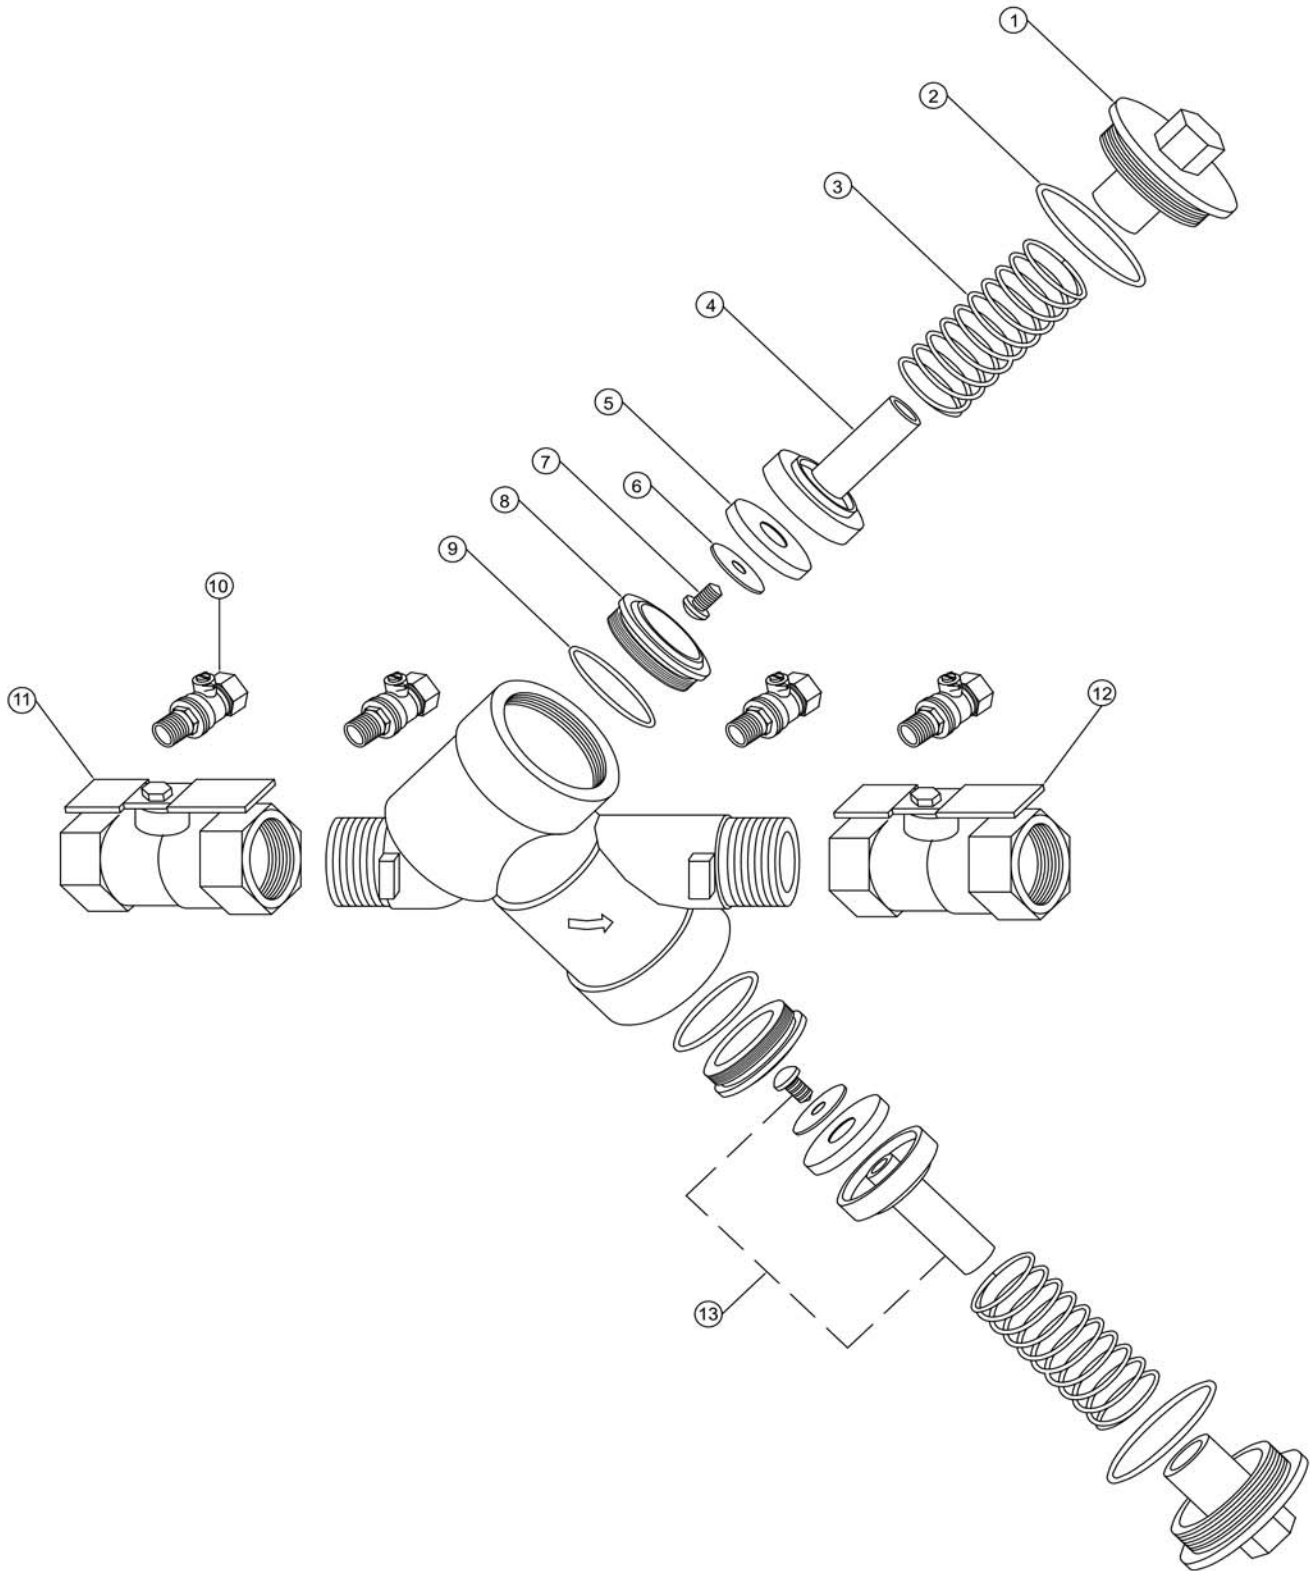

MODEL 950XL – 3/4" to 2"

Parts Drawing

TORONTO: (905) 761-6355
Toll Free: (800) 267-8508
OTTAWA: (613) 723-6071

VANCOUVER: (604) 420-1131
Toll Free: (800)-667-2138
BURNABY: (604)-299-4498

EDMONTON: (780) 455-3870
Toll Free: (888)-891-1008
CALGARY: (403) 236-5661

MONCTON: (506) 859-7277
Toll Free: (877) 816-3473
MISSISSAUGA: (905) 565-1385

www.nationalfire.com