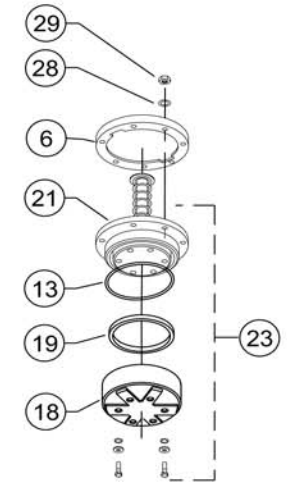

### Repair Kit

RK4-350			Size 2-1/2" - 4"			RK6-350			Size 6"			RK8-350			Size 8", 10"		
Part Number	Qty.	Description	Part Number	Qty.	Description	Part Number	Qty.	Description	Part Number	Qty.	Description	Part Number	Qty.	Description	Part Number	Qty.	Description
3509-12	2	SEAL RING	3510-12	2	SEAL RING	3511-12	2	SEAL RING									
353N	2	O-RING	364N	2	O-RING	273N	2	O-RING									
WK-109N	8	O-RING	204N	8	O-RING	204N	12	O-RING									
351N	2	Not used in 375/375A															

# MODEL 375AST – 2-1/2" to 10"

## Parts Drawing

**#1 CHECK ASSEMBLY**  
(375AST 2 1/2" - 6")

**#2 CHECK ASSEMBLY**  
(375AST 2 1/2" - 6")

**#2 CHECK ASSEMBLY**  
(375AST 8" & 10")

**#1 CHECK ASSEMBLY**  
(375AST 8" & 10")

TORONTO: (905) 761-6355  
Toll Free: (800) 267-8508  
OTTAWA: (613) 723-6071