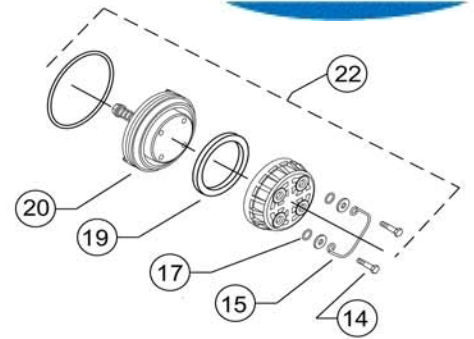

MODEL 375AST – 2-1/2" to 10"

Parts Drawing

#1 CHECK ASSEMBLY
(375AST 2 1/2" - 6")