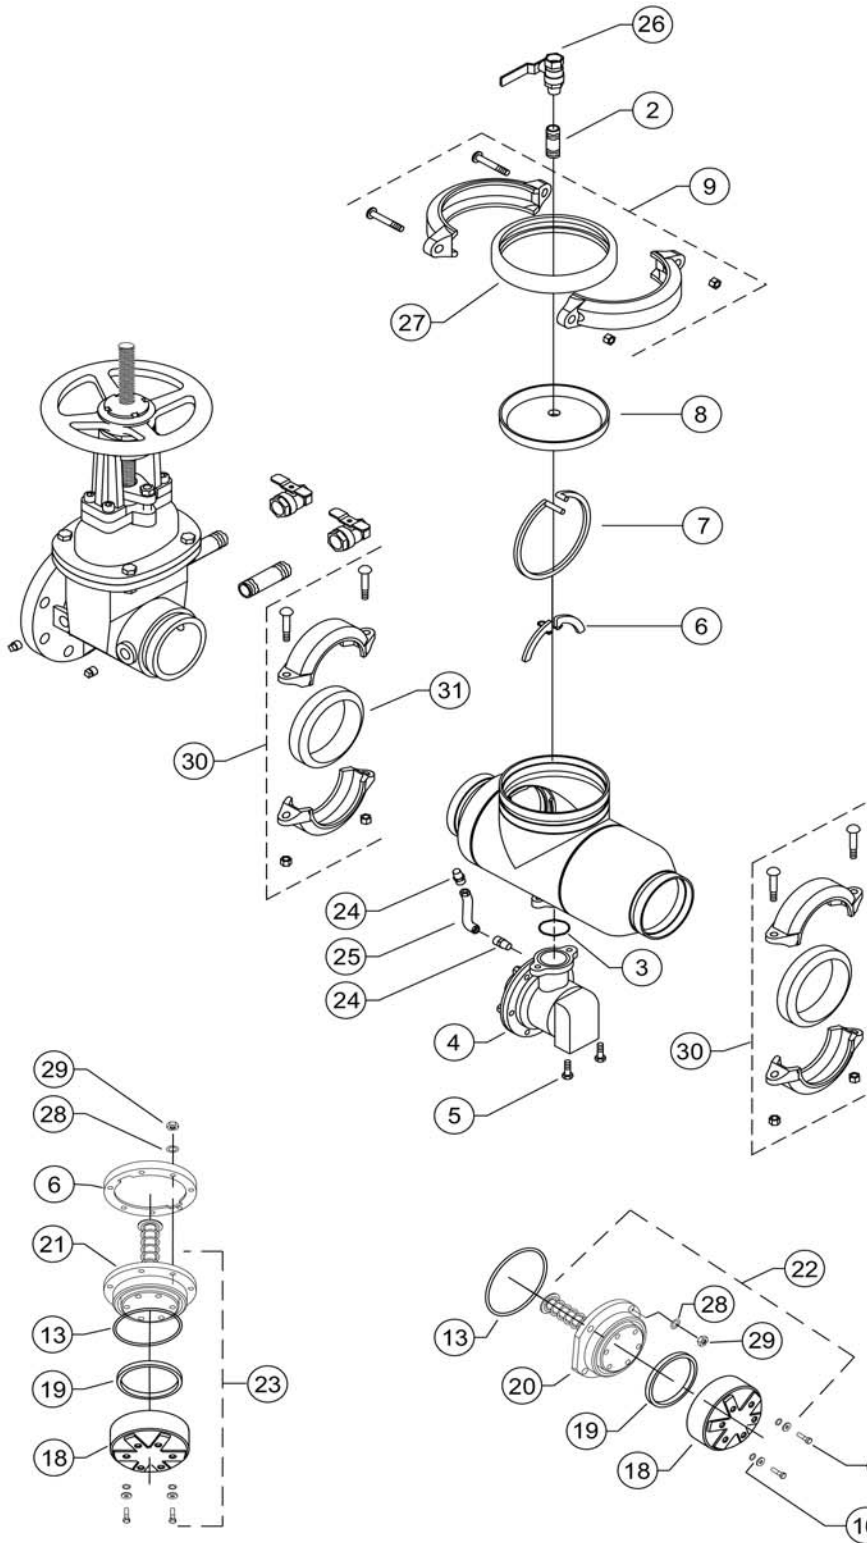

### Repair Kit

RK4-350			Size 2-1/2" - 4"			RK6-350			Size 6"			RK8-350			Size 8", 10"		
Part Number	Qty.	Description	Part Number	Qty.	Description	Part Number	Qty.	Description	Part Number	Qty.	Description	Part Number	Qty.	Description	Part Number	Qty.	Description
3509-12	2	SEAL RING	3510-12	2	SEAL RING	3511-12	2	SEAL RING									
353N	2	O-RING	364N	2	O-RING	273N	2	O-RING									
WK-109N	8	O-RING	204N	8	O-RING	204N	12	O-RING									
351N	2	Not used in 375/375A															

# MODEL 375AST – 2-1/2" to 10"

## Parts Drawing

**#1 CHECK ASSEMBLY**  
(375AST 2 1/2" - 6")

**#2 CHECK ASSEMBLY**  
(375AST 2 1/2" - 6")

**#2 CHECK ASSEMBLY**  
(375AST 8" & 10")

**#1 CHECK ASSEMBLY**  
(375AST 8" & 10")

TORONTO: (905) 761-6355  
Toll Free: (800) 267-8508  
OTTAWA: (613) 723-6071