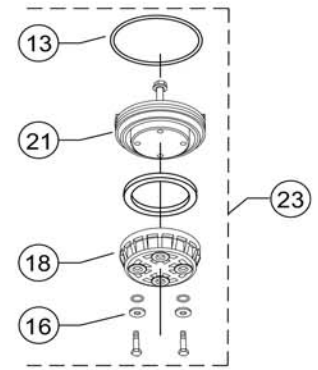

### Repair Kit

RK4-350			Size 2-1/2" - 4"			RK6-350			Size 6"			RK8-350			Size 8", 10"		
Part Number	Qty.	Description	Part Number	Qty.	Description	Part Number	Qty.	Description	Part Number	Qty.	Description	Part Number	Qty.	Description	Part Number	Qty.	Description
3509-12	2	SEAL RING	3510-12	2	SEAL RING	3511-12	2	SEAL RING									
353N	2	O-RING	364N	2	O-RING	273N	2	O-RING									
WK-109N	8	O-RING	204N	8	O-RING	204N	12	O-RING									
351N	2	Not used in 375/375A															

# MODEL 375AST – 2-1/2" to 10"

## Parts Drawing

**#1 CHECK ASSEMBLY**  
(375AST 2 1/2" - 6")

**#2 CHECK ASSEMBLY**  
(375AST 2 1/2" - 6")

**#2 CHECK ASSEMBLY**  
(375AST 8" & 10")

**#1 CHECK ASSEMBLY**  
(375AST 8" & 10")

TORONTO: (905) 761-6355  
Toll Free: (800) 267-8508  
OTTAWA: (613) 723-6071