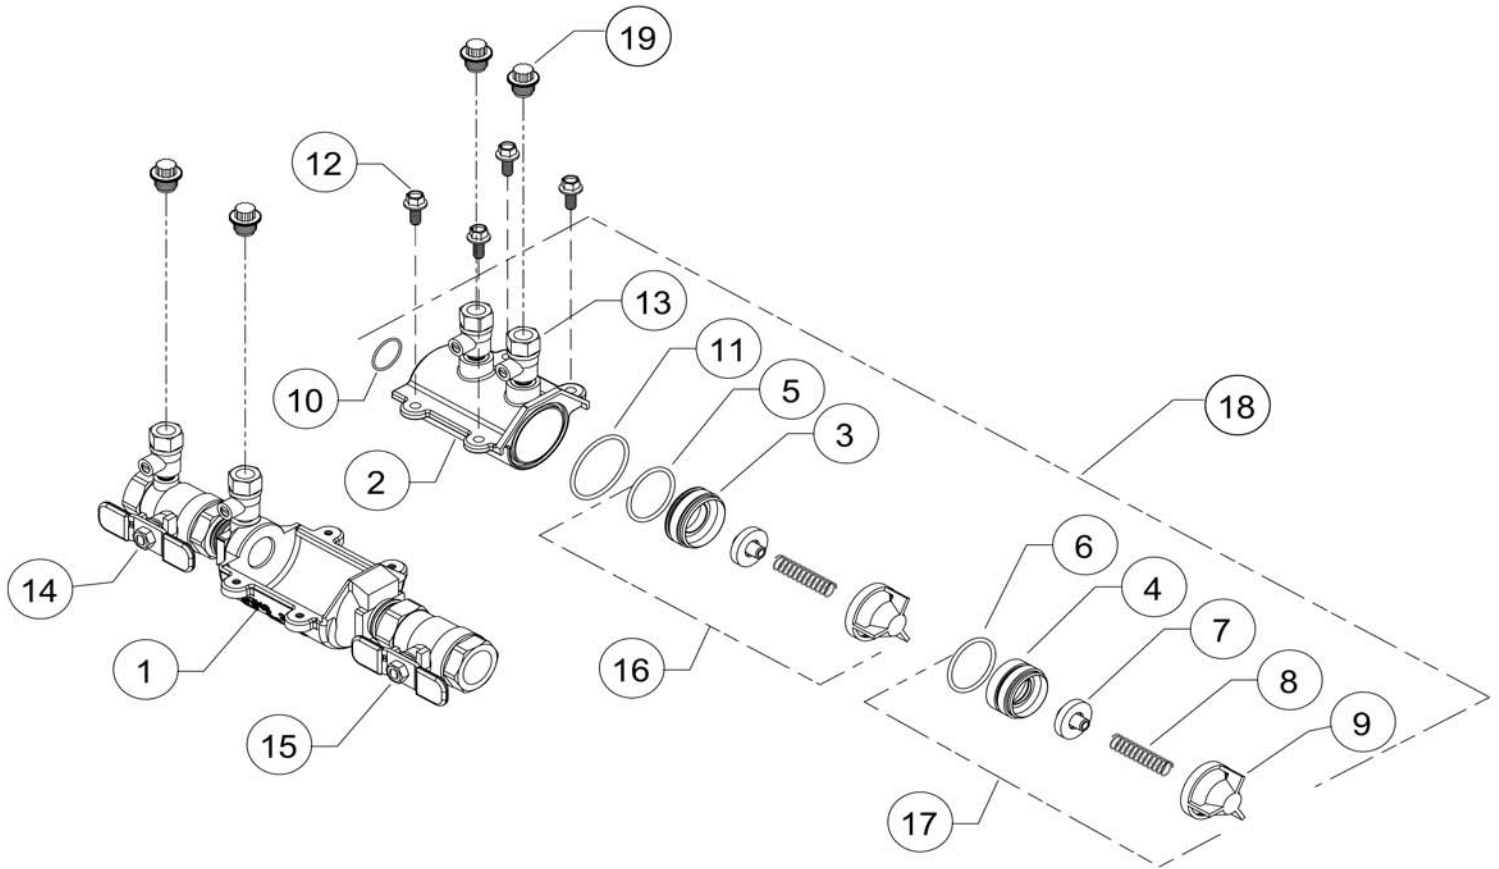

National Fire Equipment Ltd.

MODEL 350
Double Check – Backflow Preventers 3/4" & 1"

Item Number	Description	3/4" Part Number	1" Part Number
1	BODY	352-1-010F	353-1-010F
2	HOUSING	352-1A	353-1A
3	#1 SEAT	352-18A	353-18A
4	#2 SEAT	352-18B	353-18B
5	O-RING #1	125N-PM	131N-PM
6	O-RING #2	126N-PM	132N-PM
7	POPPET	352-30	353-30
8	SPRING	352-33	353-33
9	SLEEVE	352-2	353-2
10	O-RING, HOUSING INLET	214N	220N-80
11	O-RING, HOUSING OUTLET	223N	226N-80
12	SCREWS	352-11	352-11
13	TEST COCKS	18-860	18-860
14	BALL VALVE, INLET	34-850T	1-850T
15	BALL VALVE, OUTLET	34-850	1-850
16	CHECK ASSEMBLY #1	352-300A	353-300A
17	CHECK ASSEMBLY #2	352-300B	353-300B
18	HOUSING ASSEMBLY	RK34-350V	RK1-350V
19	TEST COCK CAP PLUG	2-7P	2-7P

Repair Kit, Rubber

RK34-350R Size 3/4"			RK1-350R Size 1"		
Part Number	Qty.	Description	Part Number	Qty.	Description
125N-PM	1	O-RING #1 CHECK ASSY	131N-PM	1	O-RING #1 CHECK ASSY
126N-PM	1	O-RING #2 CHECK ASSY	132N-PM	1	O-RING #2 CHECK ASSY
214N	1	O-RING, HOUSING INLET	220N-80	1	O-RING, HOUSING INLET
223N	1	O-RING, HOUSING OUTLET	226N-80	1	O-RING, HOUSING OUTLET
352-30	2	POPPET	353-30	2	POPPET

Repair Kit, Complete

RK34-350 Size 3/4"			RK1-350 Size 1"		
Part Number	Qty.	Description	Part Number	Qty.	Description
352-300A	1	#1 CHECK ASSEMBLY	353-300A	1	#1 CHECK ASSEMBLY
352-300B	1	#2 CHECK ASSEMBLY	353-300B	1	#2 CHECK ASSEMBLY
214N	1	O-RING, HOUSING INLET	220N-80	1	O-RING, HOUSING INLET
223N	1	O-RING, HOUSING OUTLET	226N-80	1	O-RING, HOUSING OUTLET

Repair Kit, Vessel

RK34-350V Size 3/4"			RK1-350V Size 1"		
Part Number	Qty.	Description	Part Number	Qty.	Description
ITEM 18	1	HOUSING ASSEMBLY	ITEM 18	1	HOUSING ASSEMBLY

Repair Kit, Complete

RK34-350BOF Size 3/4"			RK1-350BOF Size 1"		
Part Number	Qty.	Description	Part Number	Qty.	Description
352-1BOF	1	HOUSING, BLOW OUT/FLUSH, 3/4"	353-1BOF	1	HOUSING, BLOW OUT/FLUSH, 1"
218N	1	O-RING, HOUSING INLET	223N-80	1	O-RING, HOUSING INLET
223N-80	1	O-RING, HOUSING OUTLET	226N-80	1	O-RING, HOUSING OUTLET

TORONTO: (905) 761-6355
Toll Free: (800) 267-8508
OTTAWA: (613) 723-6071

VANCOUVER: (604) 420-1131
Toll Free: (800)-667-2138
BURNABY: (604)-299-4498

EDMONTON: (780) 455-3870
Toll Free: (888)-891-1008
CALGARY: (403) 236-5661

MONCTON: (506) 859-7277
Toll Free: (877) 816-3473
MISSISSAUGA: (905) 565-1385

www.nationalfire.com

MODEL 350

Parts Drawing

RK34-350BOF
RK1-350BOF