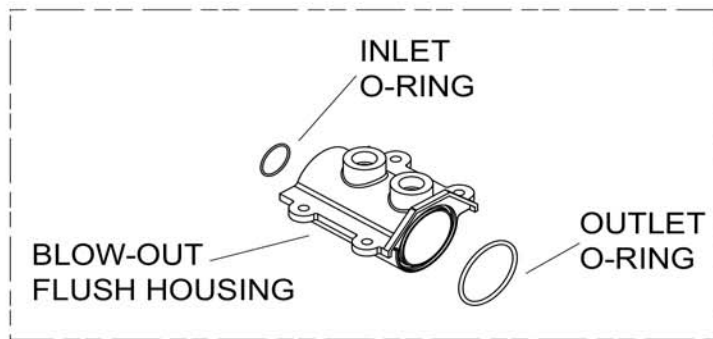

National Fire Equipment Ltd.

MODEL 350
Double Check – Backflow Preventers 3/4" & 1"

Item Number	Description	3/4" Part Number	1" Part Number
1	BODY	352-1-010F	353-1-010F
2	HOUSING	352-1A	353-1A
3	#1 SEAT	352-18A	353-18A
4	#2 SEAT	352-18B	353-18B
5	O-RING #1	125N-PM	131N-PM
6	O-RING #2	126N-PM	132N-PM
7	POPPET	352-30	353-30
8	SPRING	352-33	353-33
9	SLEEVE	352-2	353-2
10	O-RING, HOUSING INLET	214N	220N-80
11	O-RING, HOUSING OUTLET	223N	226N-80
12	SCREWS	352-11	352-11
13	TEST COCKS	18-860	18-860
14	BALL VALVE, INLET	34-850T	1-850T
15	BALL VALVE, OUTLET	34-850	1-850
16	CHECK ASSEMBLY #1	352-300A	353-300A
17	CHECK ASSEMBLY #2	352-300B	353-300B
18	HOUSING ASSEMBLY	RK34-350V	RK1-350V
19	TEST COCK CAP PLUG	2-7P	2-7P

Repair Kit, Rubber

RK34-350R Size 3/4"			RK1-350R Size 1"		
Part Number	Qty.	Description	Part Number	Qty.	Description
125N-PM	1	O-RING #1 CHECK ASSY	131N-PM	1	O-RING #1 CHECK ASSY
126N-PM	1	O-RING #2 CHECK ASSY	132N-PM	1	O-RING #2 CHECK ASSY
214N	1	O-RING, HOUSING INLET	220N-80	1	O-RING, HOUSING INLET
223N	1	O-RING, HOUSING OUTLET	226N-80	1	O-RING, HOUSING OUTLET
352-30	2	POPPET	353-30	2	POPPET

Repair Kit, Complete

RK34-350 Size 3/4"			RK1-350 Size 1"		
Part Number	Qty.	Description	Part Number	Qty.	Description
352-300A	1	#1 CHECK ASSEMBLY	353-300A	1	#1 CHECK ASSEMBLY
352-300B	1	#2 CHECK ASSEMBLY	353-300B	1	#2 CHECK ASSEMBLY
214N	1	O-RING, HOUSING INLET	220N-80	1	O-RING, HOUSING INLET
223N	1	O-RING, HOUSING OUTLET	226N-80	1	O-RING, HOUSING OUTLET

Repair Kit, Vessel

RK34-350V Size 3/4"			RK1-350V Size 1"		
Part Number	Qty.	Description	Part Number	Qty.	Description
ITEM 18	1	HOUSING ASSEMBLY	ITEM 18	1	HOUSING ASSEMBLY

Repair Kit, Complete

RK34-350BOF Size 3/4"			RK1-350BOF Size 1"		
Part Number	Qty.	Description	Part Number	Qty.	Description
352-1BOF	1	HOUSING, BLOW OUT/FLUSH, 3/4"	353-1BOF	1	HOUSING, BLOW OUT/FLUSH, 1"
218N	1	O-RING, HOUSING INLET	223N-80	1	O-RING, HOUSING INLET
223N-80	1	O-RING, HOUSING OUTLET	226N-80	1	O-RING, HOUSING OUTLET

TORONTO: (905) 761-6355
Toll Free: (800) 267-8508
OTTAWA: (613) 723-6071

VANCOUVER: (604) 420-1131
Toll Free: (800)-667-2138
BURNABY: (604)-299-4498

EDMONTON: (780) 455-3870
Toll Free: (888)-891-1008
CALGARY: (403) 236-5661

MONCTON: (506) 859-7277
Toll Free: (877) 816-3473
MISSISSAUGA: (905) 565-1385

www.nationalfire.com

MODEL 350

Parts Drawing

RK34-350BOF
RK1-350BOF