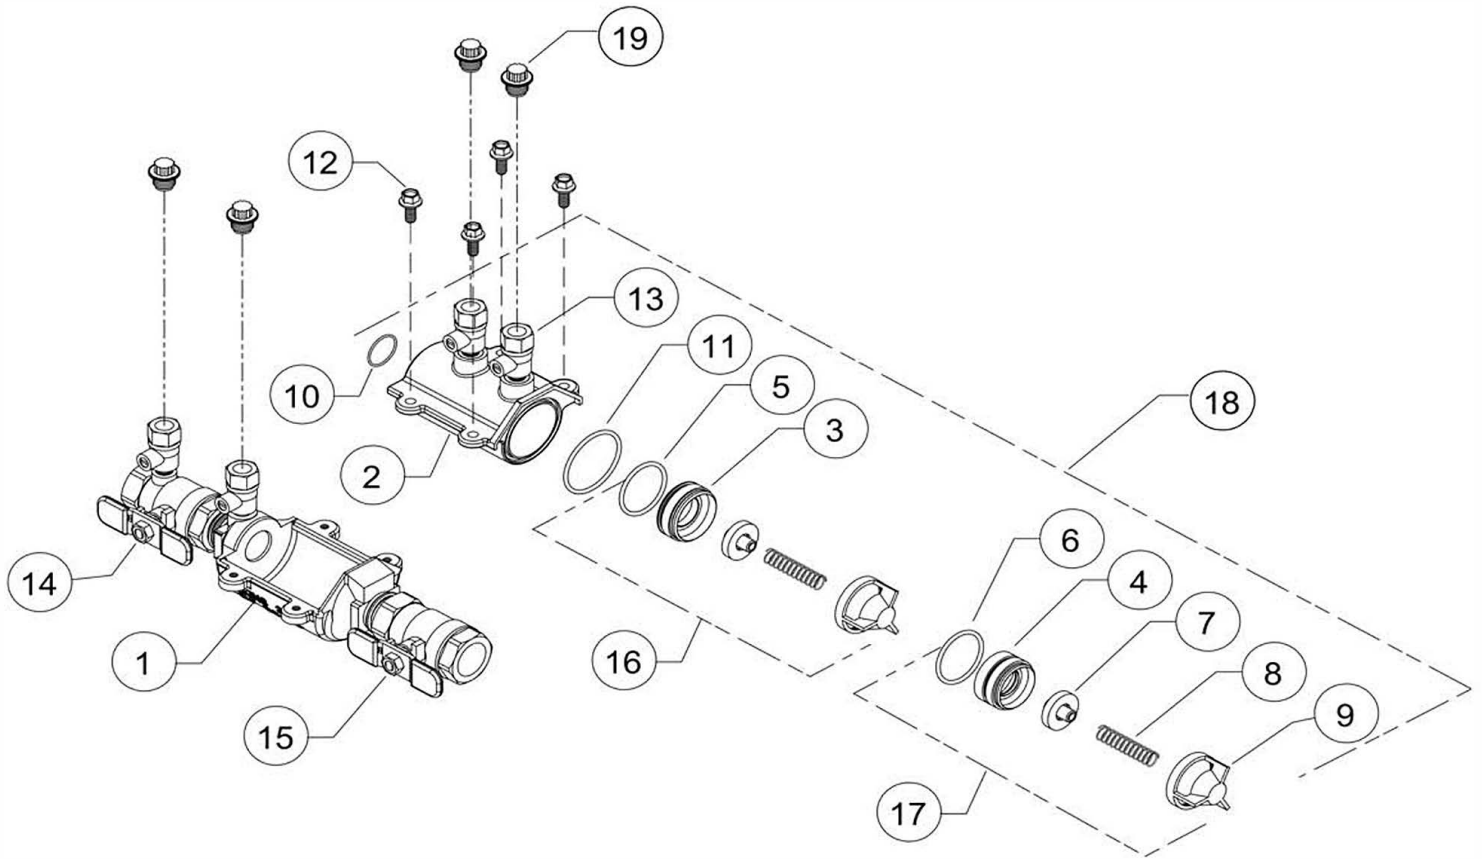

National Fire Equipment Ltd.

MODEL 350XL
Double Check – Backflow Preventers 3/4" & 1"

*This product contains a weighted average lead content less than 0.25% for wetted surfaces.

Item Number	Description	3/4" Part Number	1" Part Number
1	BODY	352-1XL-010F	353-1XL-010F
2	HOUSING	352-1A	353-1A
3	#1 SEAT	352-18A	353-18A
4	#2 SEAT	352-18B	353-18B
5	O-RING #1	125N-PM	131N-PM
6	O-RING #2	126N-PM	132N-PM
7	POPPET	352-30	353-30
8	SPRING	352-33	353-33
9	SLEEVE	352-2	353-2
10	O-RING, HOUSING INLET	214N	220N-80
11	O-RING, HOUSING OUTLET	223N	226N-80
12	SCREWS	352-11	352-11
13	TEST COCKS	18-860XL	18-860XL
14	BALL VALVE, INLET	34-850TXL	1-850TXL
15	BALL VALVE, OUTLET	34-850XL	1-850XL
16	CHECK ASSEMBLY #1	352-300A	353-300A
17	CHECK ASSEMBLY #2	352-300B	353-300B
18	HOUSING ASSEMBLY	RK34-350V	RK1-350V
19	TEST COCK CAP PLUG	2-7P	2-7P

Repair Kit, Rubber

RK34-350R Size 3/4"			RK1-350R Size 1"		
Part Number	Qty.	Description	Part Number	Qty.	Description
125N-PM	1	O-RING #1 CHECK ASSY	131N-PM	1	O-RING #1 CHECK ASSY
126N-PM	1	O-RING #2 CHECK ASSY	132N-PM	1	O-RING #2 CHECK ASSY
214N	1	O-RING, HOUSING INLET	220N-80	1	O-RING, HOUSING INLET
223N	1	O-RING, HOUSING OUTLET	226N-80	1	O-RING, HOUSING OUTLET
352-30	2	POPPET	353-30	2	POPPET

Repair Kit, Complete

RK34-350 Size 3/4"			RK1-350 Size 1"		
Part Number	Qty.	Description	Part Number	Qty.	Description
352-300A	1	#1 CHECK ASSEMBLY	353-300A	1	#1 CHECK ASSEMBLY
352-300B	1	#2 CHECK ASSEMBLY	353-300B	1	#2 CHECK ASSEMBLY
214N	1	O-RING, HOUSING INLET	220N-80	1	O-RING, HOUSING INLET
223N	1	O-RING, HOUSING OUTLET	226N-80	1	O-RING, HOUSING OUTLET

Repair Kit, Vessel

RK34-350V Size 3/4"			RK1-350V Size 1"		
Part Number	Qty.	Description	Part Number	Qty.	Description
ITEM 18	1	HOUSING ASSEMBLY	ITEM 18	1	HOUSING ASSEMBLY

Repair Kit, Complete

RK34-350BOF Size 3/4"			RK1-350BOF Size 1"		
Part Number	Qty.	Description	Part Number	Qty.	Description
352-1BOF	1	HOUSING, BLOW OUT/FLUSH, 3/4"	353-1BOF	1	HOUSING, BLOW OUT/FLUSH, 1"
218N	1	O-RING, HOUSING INLET	223N-80	1	O-RING, HOUSING INLET
223N-80	1	O-RING, HOUSING OUTLET	226N-80	1	O-RING, HOUSING OUTLET

TORONTO: (905) 761-6355
Toll Free: (800) 267-8508
OTTAWA: (613) 723-6071

VANCOUVER: (604) 420-1131
Toll Free: (800)-667-2138
BURNABY: (604)-299-4498

EDMONTON: (780) 455-3870
Toll Free: (888)-891-1008
CALGARY: (403) 236-5661

MONCTON: (506) 859-7277
Toll Free: (877) 816-3473
MISSISSAUGA: (905) 565-1385

www.nationalfire.com

MODEL 350XL

Parts Drawing

RK34-350BOF
RK1-350BOF