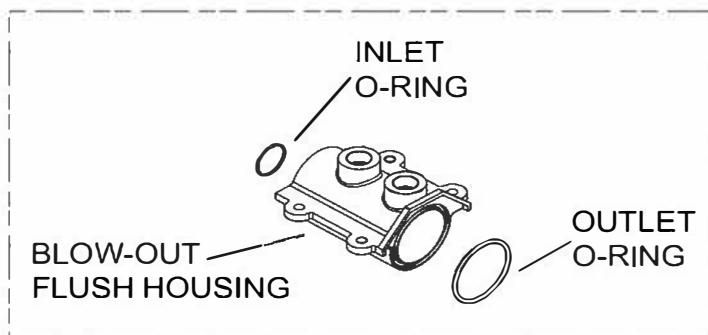

National Fire Equipment Ltd.

MODEL 350XL
Double Check – Backflow Preventers 3/4" & 1"

*This product contains a weighted average lead content less than 0.25% for wetted surfaces.

Item Number	Description	3/4" Part Number	1" Part Number
1	BODY	352-1XL-010F	353-1XL-010F
2	HOUSING	352-1A	353-1A
3	#1 SEAT	352-18A	353-18A
4	#2 SEAT	352-18B	353-18B
5	O-RING #1	125N-PM	131N-PM
6	O-RING #2	126N-PM	132N-PM
7	POPPET	352-30	353-30
8	SPRING	352-33	353-33
9	SLEEVE	352-2	353-2
10	O-RING, HOUSING INLET	214N	220N-80
11	O-RING, HOUSING OUTLET	223N	226N-80
12	SCREWS	352-11	352-11
13	TEST COCKS	18-860XL	18-860XL
14	BALL VALVE, INLET	34-850TXL	1-850TXL
15	BALL VALVE, OUTLET	34-850XL	1-850XL
16	CHECK ASSEMBLY #1	352-300A	353-300A
17	CHECK ASSEMBLY #2	352-300B	353-300B
18	HOUSING ASSEMBLY	RK34-350V	RK1-350V
19	TEST COCK CAP PLUG	2-7P	2-7P

Repair Kit, Rubber

RK34-350R Size 3/4"			RK1-350R Size 1"		
Part Number	Qty.	Description	Part Number	Qty.	Description
125N-PM	1	O-RING #1 CHECK ASSY	131N-PM	1	O-RING #1 CHECK ASSY
126N-PM	1	O-RING #2 CHECK ASSY	132N-PM	1	O-RING #2 CHECK ASSY
214N	1	O-RING, HOUSING INLET	220N-80	1	O-RING, HOUSING INLET
223N	1	O-RING, HOUSING OUTLET	226N-80	1	O-RING, HOUSING OUTLET
352-30	2	POPPET	353-30	2	POPPET

Repair Kit, Complete

RK34-350 Size 3/4"			RK1-350 Size 1"		
Part Number	Qty.	Description	Part Number	Qty.	Description
352-300A	1	#1 CHECK ASSEMBLY	353-300A	1	#1 CHECK ASSEMBLY
352-300B	1	#2 CHECK ASSEMBLY	353-300B	1	#2 CHECK ASSEMBLY
214N	1	O-RING, HOUSING INLET	220N-80	1	O-RING, HOUSING INLET
223N	1	O-RING, HOUSING OUTLET	226N-80	1	O-RING, HOUSING OUTLET

Repair Kit, Vessel

RK34-350V Size 3/4"			RK1-350V Size 1"		
Part Number	Qty.	Description	Part Number	Qty.	Description
ITEM 18	1	HOUSING ASSEMBLY	ITEM 18	1	HOUSING ASSEMBLY

Repair Kit, Complete

RK34-350BOF Size 3/4"			RK1-350BOF Size 1"		
Part Number	Qty.	Description	Part Number	Qty.	Description
352-1BOF	1	HOUSING, BLOW OUT/FLUSH, 3/4"	353-1BOF	1	HOUSING, BLOW OUT/FLUSH, 1"
218N	1	O-RING, HOUSING INLET	223N-80	1	O-RING, HOUSING INLET
223N-80	1	O-RING, HOUSING OUTLET	226N-80	1	O-RING, HOUSING OUTLET

TORONTO: (905) 761-6355
Toll Free: (800) 267-8508
OTTAWA: (613) 723-6071

VANCOUVER: (604) 420-1131
Toll Free: (800)-667-2138
BURNABY: (604)-299-4498

EDMONTON: (780) 455-3870
Toll Free: (888)-891-1008
CALGARY: (403) 236-5661

MONCTON: (506) 859-7277
Toll Free: (877) 816-3473
MISSISSAUGA: (905) 565-1385

www.nationalfire.com

MODEL 350XL

Parts Drawing

RK34-350BOF
RK1-350BOF