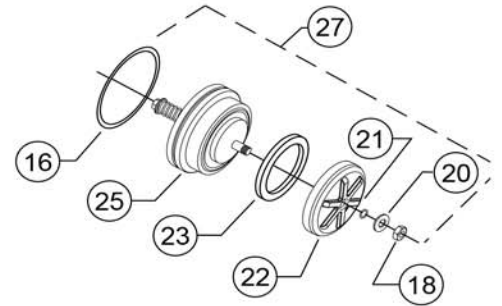

#2 CHECK ASSEMBLY
(350 & 450 2 1/2" & 3")