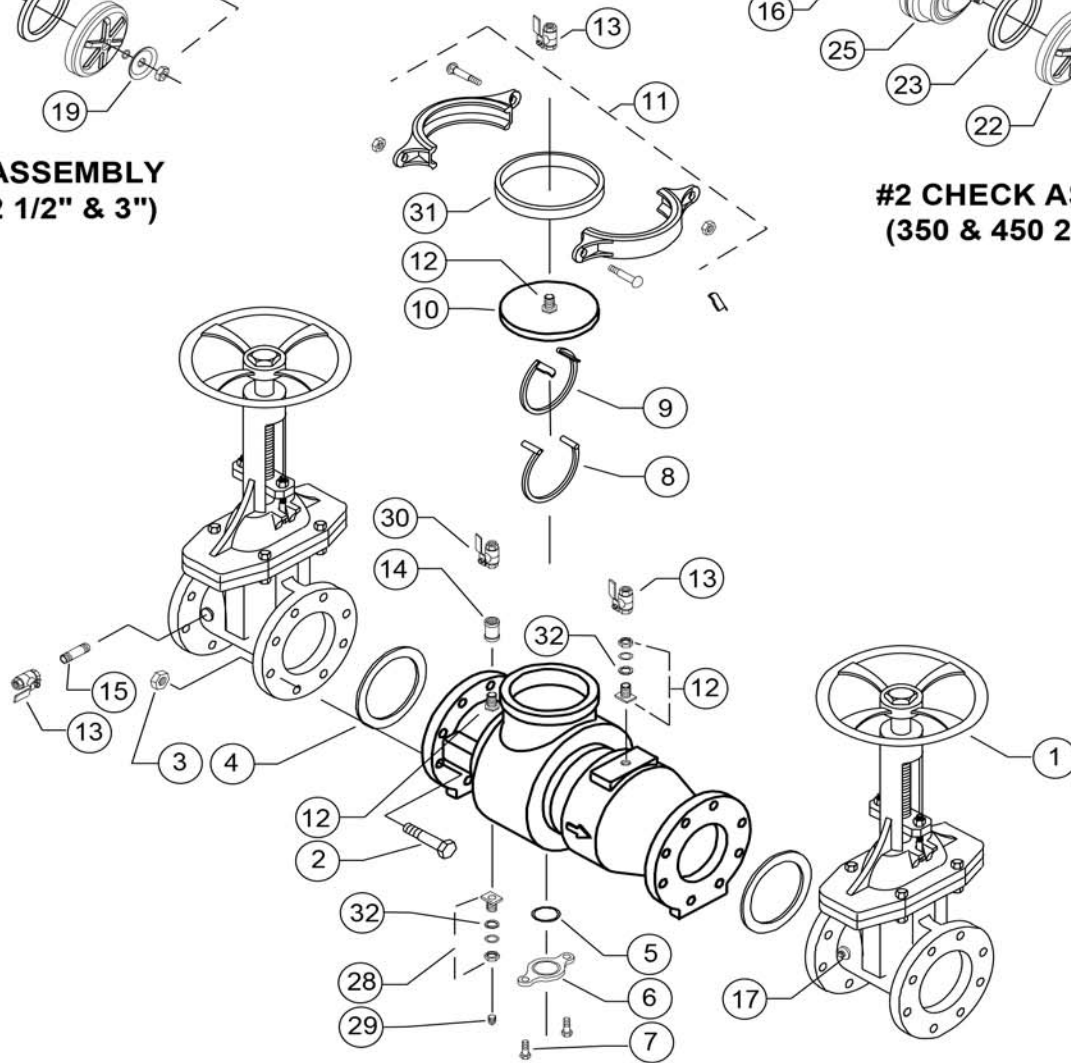

MODEL 350
(2 1/2" - 3")