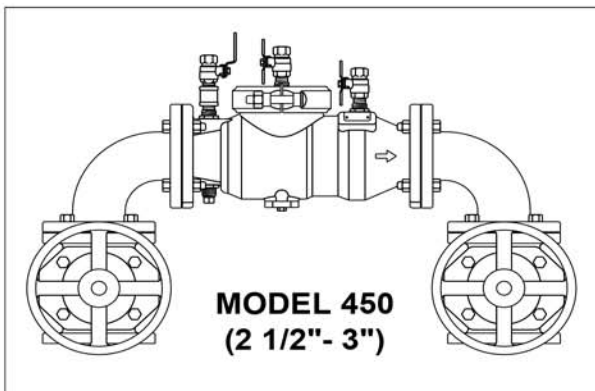

MODEL 450
(2 1/2" - 3")

National Fire
Equipment Ltd.

TORONTO: (905) 761-6355
Toll Free: (800) 267-8508

OTTAWA: (613) 723-6071

VANCOUVER: (604) 420-1131
Toll Free: (800)-667-2138

BURNABY: (604)-299-4498

EDMONTON: (780) 455-3870
Toll Free: (888)-891-1008

CALGARY: (403) 236-5661

MONCTON: (506) 859-7277
Toll Free: (877) 816-3473

MISSISSAUGA: (905) 565-1385

www.nationalfire.com