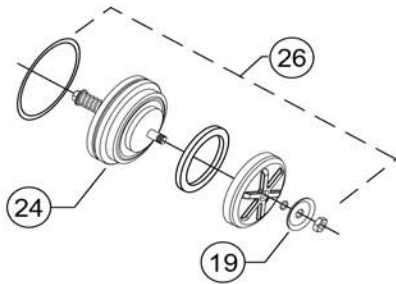

National Fire Equipment Ltd.

#1 CHECK ASSEMBLY
(350 & 450 2 1/2" & 3")