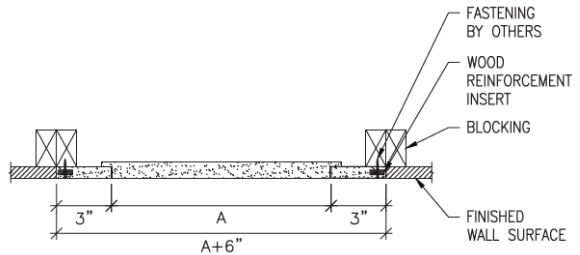

National Fire Equipment Ltd.

WBMAP PLASTIC MULTI-FUNCTIONAL ACCESS DOOR & WBGYP GYPSUM PANEL ACCESS DOOR

Door and Frame	High impact ABS plastic with UV stabilizers. Pivot hinged door panel with removable feature.
Lock	Door is locked to return frame with snap friction catch

Finish	White textured finish
Installation	Adhesive caulking recommended
Packaging	Individually wrapped. Sold in cases.

The WBMAP Plastic Multi-Functional Access Door is an economical choice that allows easy access to plumbing, electrical wiring and other utility applications behind walls and ceilings. The door is constructed from high impact ABS plastic and has a textured finish.

Model No.	A x B Door Size	Frame to Outer Flange	Shipping Weight Per Case (lbs)
WBMAP-46	3 3/4" x 5 3/4"	5" x 7"	3
WBMAP-69	5 3/4" x 8 3/4"	7 3/4" x 10 3/4"	6
WBMAP-88	7 3/4" x 7 3/4"	9 3/4" x 9 3/4"	7

Model No.	A x B Door Size	Frame to Outer Flange	Shipping Weight Per Case (lbs)
WBMAP-1212	11 1/2" x 11 1/2"	14" x 14"	13
WBMAP-1414	13 3/4" x 13 3/4"	16" x 16"	18
WBMAP-2222	21 3/4" x 21 3/4"	24 3/4" x 24 3/4"	23

Door and Frame	Glass Fiber Reinforced Gypsum/Cement
Lock	Glass Fiber Reinforced Gypsum/Cement
Finish	Unpainted Natural Grey Gypsum

Options (at extra cost)	• Neoprene Gasket • Slotted Cam Latch • Keyed Cam Lock • Concealed Hinge Design • Custom Sizes Available