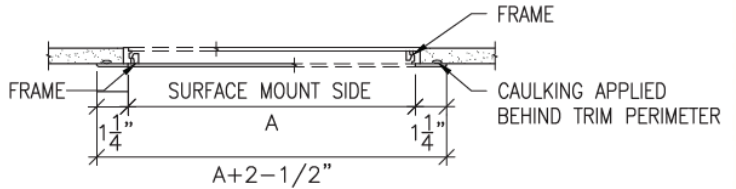

Finish	White textured finish
Installation	Adhesive caulking recommended
Packaging	Individually wrapped. Sold in cases.

The WBMAP Plastic Multi-Functional Access Door is an economical choice that allows easy access to plumbing, electrical wiring and other utility applications behind walls and ceilings. The door is constructed from high impact ABS plastic and has a textured finish.