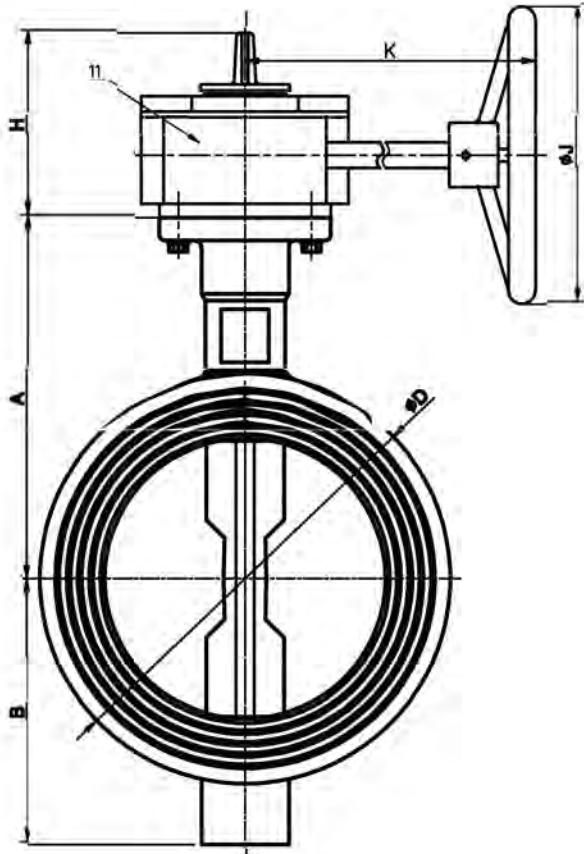

# National Fire Equipment Ltd.

**Model BFWO & BFWC Wafer Supervised  
Butterfly Valve 2.5" - 8" (300PSI) (Normally Open & Closed)**

Normally Open Butterfly Valves

Normally Closed Butterfly Valves

11	Gear Box		
10	O-Ring	EPDM	ASTM D2000
9	Stem Bushing	PTFE/C954	
8	End Face Seal	EPDM	ASTM D2000
7	Lower Shaft Sealing Nut	WCB	ASTM A216
6	Lower Shaft	SS416	ASTM A582
5	Disc	DI+EPDM	
4	Upper Shaft	SS416	ASTM A582
3	Body	DI	ASTM A536
2	Shaft Seal	EPDM	ASTM D2000
1	Upper Shaft Sealing Nut	WCB	ASTM A216
NO.	Name	Material	Remark

Valves **Dimension Chart in mm** Take Out

SIZE	A	B	C	D	H	K	J	P	M	N	d	L	
2.5"	125	95	32	112	111	153	218	152	90	70	9	10	44.2
3"	140	100	32	120	111	153	218	152	90	70	9	11	45.3
4"	160	100	32	161	111	153	218	152	90	70	9	14	52
5"	170	125	32	182	111	153	218	152	90	70	9	14	54.4
6"	190	140	32	216	111	153	218	200	90	70	9	16	55.8
8"	230	175	32	260	126	210	232	300	125	102	12	19	60.5