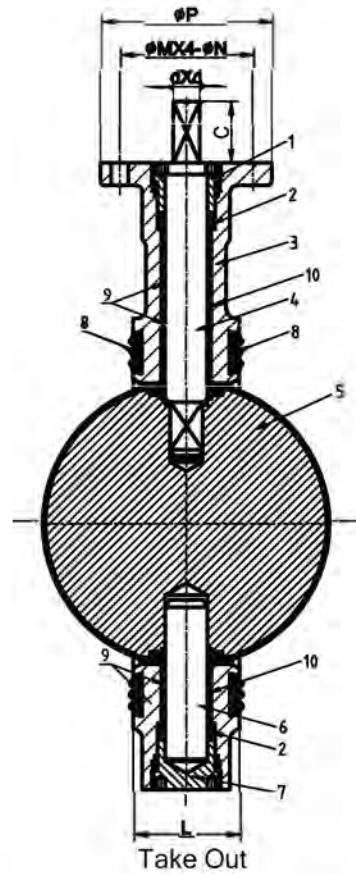

# National Fire Equipment Ltd.

**Model BFWO & BFWC Wafer Supervised  
Butterfly Valve 2.5" - 8" (300PSI) (Normally Open & Closed)**

Normally Open Butterfly Valves

Normally Closed Butterfly Valves

11	Gear Box		
10	O-Ring	EPDM	ASTM D2000
9	Stem Bushing	PTFE/C954	
8	End Face Seal	EPDM	ASTM D2000
7	Lower Shaft Sealing Nut	WCB	ASTM A216
6	Lower Shaft	SS416	ASTM A582
5	Disc	DI+EPDM	
4	Upper Shaft	SS416	ASTM A582
3	Body	DI	ASTM A536
2	Shaft Seal	EPDM	ASTM D2000
1	Upper Shaft Sealing Nut	WCB	ASTM A216
NO.	Name	Material	Remark

Valves **Dimension Chart in mm** Take Out

SIZE	A	B	C	D	H	K	J	P	M	N	d	L	
2.5"	125	95	32	112	111	153	218	152	90	70	9	10	44.2
3"	140	100	32	120	111	153	218	152	90	70	9	11	45.3
4"	160	100	32	161	111	153	218	152	90	70	9	14	52
5"	170	125	32	182	111	153	218	152	90	70	9	14	54.4
6"	190	140	32	216	111	153	218	200	90	70	9	16	55.8
8"	230	175	32	260	126	210	232	300	125	102	12	19	60.5