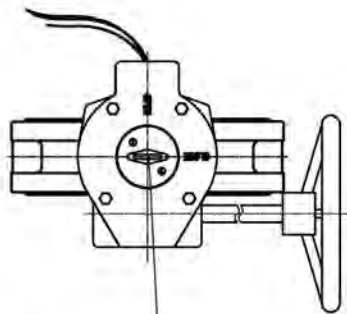

# National Fire Equipment Ltd.

**Model BFWO & BFWC Wafer Supervised  
Butterfly Valve 2.5" - 8" (300PSI) (Normally Open & Closed)**

Normally Open Butterfly Valves

Normally Closed Butterfly Valves

11	Gear Box		
10	O-Ring	EPDM	ASTM D2000
9	Stem Bushing	PTFE/C954	
8	End Face Seal	EPDM	ASTM D2000
7	Lower Shaft Sealing Nut	WCB	ASTM A216
6	Lower Shaft	SS416	ASTM A582
5	Disc	DI+EPDM	
4	Upper Shaft	SS416	ASTM A582
3	Body	DI	ASTM A536
2	Shaft Seal	EPDM	ASTM D2000
1	Upper Shaft Sealing Nut	WCB	ASTM A216
NO.	Name	Material	Remark

Valves **Dimension Chart in mm** Take Out

SIZE	A	B	C	D	H	K	J	P	M	N	d	L	
2.5"	125	95	32	112	111	153	218	152	90	70	9	10	44.2
3"	140	100	32	120	111	153	218	152	90	70	9	11	45.3
4"	160	100	32	161	111	153	218	152	90	70	9	14	52
5"	170	125	32	182	111	153	218	152	90	70	9	14	54.4
6"	190	140	32	216	111	153	218	200	90	70	9	16	55.8
8"	230	175	32	260	126	210	232	300	125	102	12	19	60.5