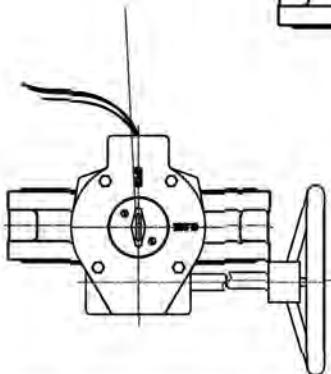

# National Fire Equipment Ltd.

**Model BFWO & BFWC Wafer Supervised  
Butterfly Valve 2.5" - 8" (300PSI) (Normally Open & Closed)**

Normally Open Butterfly Valves

Normally Closed Butterfly Valves

11	Gear Box		
10	O-Ring	EPDM	ASTM D2000
9	Stem Bushing	PTFE/C954	
8	End Face Seal	EPDM	ASTM D2000
7	Lower Shaft Sealing Nut	WCB	ASTM A216
6	Lower Shaft	SS416	ASTM A582
5	Disc	DI+EPDM	
4	Upper Shaft	SS416	ASTM A582
3	Body	DI	ASTM A536
2	Shaft Seal	EPDM	ASTM D2000
1	Upper Shaft Sealing Nut	WCB	ASTM A216
NO.	Name	Material	Remark

Valves **Dimension Chart in mm** Take Out

SIZE	A	B	C	D	H	K	J	P	M	N	d	L	
2.5"	125	95	32	112	111	153	218	152	90	70	9	10	44.2
3"	140	100	32	120	111	153	218	152	90	70	9	11	45.3
4"	160	100	32	161	111	153	218	152	90	70	9	14	52
5"	170	125	32	182	111	153	218	152	90	70	9	14	54.4
6"	190	140	32	216	111	153	218	200	90	70	9	16	55.8
8"	230	175	32	260	126	210	232	300	125	102	12	19	60.5