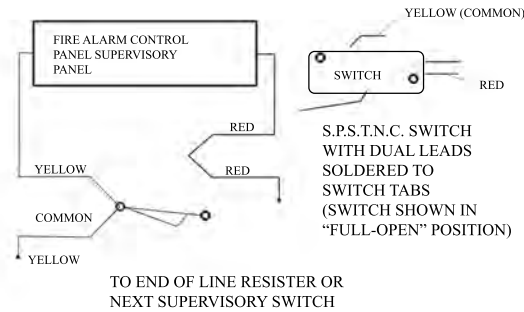

FULLY OPEN

FULLY CLOSE

SUPERVISORY SWITCH