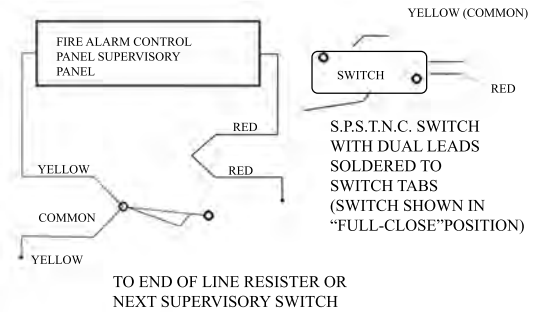

SUPERVISORY SWITCH