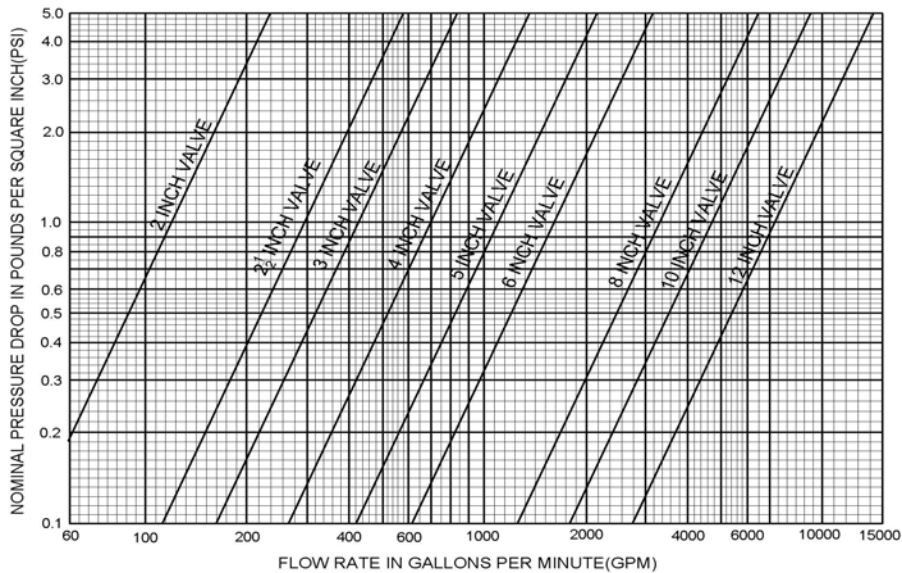

PRESSURE DROP (PSI) VS. (GPM)

No.	Description	Weight (KG)	No.	Description	Weight (KG)
BFWO250	BUTTERFLY WAFER 2.5"	8.7	BFWC250	BUTTERFLY WAFER 2.5" NORMALLY CLOSED	8.7
BFWO300	BUTTERFLY WAFER 3"	8.8	BFWC300	BUTTERFLY WAFER 3" NORMALLY CLOSED	8.8
BFWO400	BUTTERFLY WAFER 4"	10.8	BFWC400	BUTTERFLY WAFER 4" NORMALLY CLOSED	10.8
BFWO500	BUTTERFLY WAFER 5"	12	BFWC500	BUTTERFLY WAFER 5" NORMALLY CLOSED	12
BFWO600	BUTTERFLY WAFER 6"	14.6	BFWC600	BUTTERFLY WAFER 6" NORMALLY CLOSED	14.6
BFWO800	BUTTERFLY WAFER 8"	26.7	BFWC800	BUTTERFLY WAFER 8" NORMALLY CLOSED	26.7

TORONTO: (905) 761-6355
Toll Free: (800) 267-8508
OTTAWA: (613) 723-6071

VANCOUVER: (604) 420-1131
Toll Free: (800)-667-2138
BURNABY: (604)-299-4498

EDMONTON: (780) 455-3870
Toll Free: (888)-891-1008
CALGARY: (403) 236-5661

MONCTON: (506) 859-7277
Toll Free: (877) 816-3473
MISSISSAUGA: (905) 565-1385

www.nationalfire.com

01122024