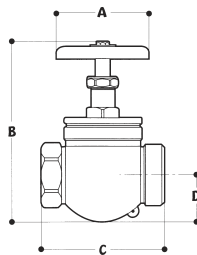

Inches	mm
A - 5 1/8"	130
B - 10 9/16"	260
C - 3 5/32"	80
D - 2 41/64"	67

Application: Fire Department outlet valve for Class I fire fighting.

Construction: Forged Brass with red handwheel.

Rated Pressure: 300 psi / 2068.50 kpa.

Approvals: ULC (CE x589), UL (618R) FM Approved

Optional Finishes:

A56B-25 - Rough Brass

A56C-25 - Rough Chrome

A56PB-25 - Polished Brass

A56PC-25 - Polished Chrome

Model A85, Straight Globe Valve, 2 1/2" 65mm (female x female NPT outlet)

Inches	mm
A - 5 1/8"	130
B - 10 53/64"	275
C - 6 13/16"	173
D - 2 5/8"	67

Application: Used for back feed installations.

Use-double male adapter Model A88 to convert to male hose thread.

Construction: Forged Brass with red handwheel.

Rated Pressure: 300 psi / 2068.50 kpa.

Approvals: ULC (CE x589)

Optional Finishes:

A85B - Rough Brass

A85C - Rough Chrome

A85PB - Polished Brass

A85PC - Polished Chrome

Model A86, Straight Globe Valve, 2 1/2" 65mm (female x male outlet specify hose thread)