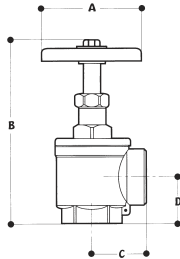

National Fire Equipment Ltd.

2 1/2" (65 mm) ANGLE AND GLOBE VALVES

Model A55, Angle Valve 2 1/2" 65mm (female x female NPT outlet)

Inches	mm
A - 5 1/8"	130
B - 10 9/16"	260
C - 3 5/32"	80
D - 2 41/64"	67

Application: Used with 2 1/2" hose racks with nipple. Use double male adapter Model A88 to convert to male hose thread.

Construction: Forged Brass with red handwheel.

Rated Pressure: 300 psi / 2068.50 kpa.

Inches	mm
A - 5 1/8"	130
B - 10 53/64"	275
C - 6 13/16"	173
D - 2 5/8"	67

Application: Used for back feed installations.

Use-double male adapter Model A88 to convert to male hose thread.

Construction: Forged Brass with red handwheel.

Inches	mm
A - 5 1/8"	130
B - 10 53/64"	275
C - 7 3/64"	179
D - 2 5/8"	67

Application: Fire Department outlet valve for backfeed installations. Class 1 Fires

Construction: Forged Brass with red handwheel.