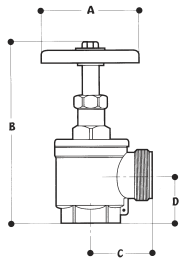

Application: Used with 2 1/2" hose racks with nipple. Use double male adapter Model A88 to convert to male hose thread.

Construction: Forged Brass with red handwheel.

Rated Pressure: 300 psi / 2068.50 kpa.

Approvals: ULC (CE x589), UL (618R) FM Approved

Optional Finishes:

A55B-25 - Rough Brass

A55C-25 - Rough Chrome

A55PB-25 - Polished Brass

A55PC-25 - Polished Chrome

Model A56, Angle Valve 2 1/2" 65mm (female x male outlet specify hose thread)

Inches	mm
A - 5 1/8"	130
B - 10 9/16"	260
C - 3 5/32"	80
D - 2 41/64"	67

Application: Fire Department outlet valve for Class I fire fighting.

Construction: Forged Brass with red handwheel.

Rated Pressure: 300 psi / 2068.50 kpa.

Inches	mm
A - 5 1/8"	130
B - 10 53/64"	275
C - 6 13/16"	173
D - 2 5/8"	67

Application: Used for back feed installations.

Use-double male adapter Model A88 to convert to male hose thread.

Construction: Forged Brass with red handwheel.