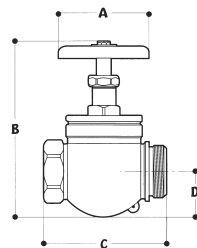

Inches	mm
A - 5 1/8"	130
B - 10 53/64"	275
C - 6 13/16"	173
D - 2 5/8"	67

Application: Used for back feed installations.

Use-double male adapter Model A88 to convert to male hose thread.

Construction: Forged Brass with red handwheel.

Rated Pressure: 300 psi / 2068.50 kpa.

Approvals: ULC (CE x589)

Optional Finishes:

A85B - Rough Brass

A85C - Rough Chrome

A85PB - Polished Brass

A85PC - Polished Chrome

Model A86, Straight Globe Valve, 2 1/2" 65mm (female x male outlet specify hose thread)

Inches	mm
A - 5 1/8"	130
B - 10 53/64"	275
C - 7 3/64"	179
D - 2 5/8"	67

Application: Fire Department outlet valve for backfeed installations. Class 1 Fires

Construction: Forged Brass with red handwheel.