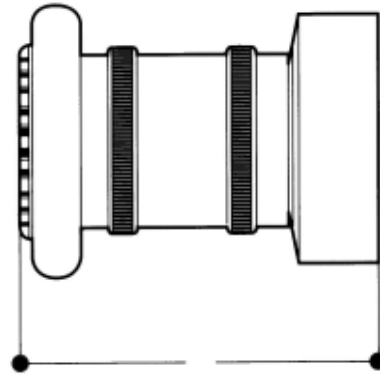

National Fire Equipment Ltd.

Adjustable Fog Nozzles

**ADJUSTABLE FOG &
STRAIGHT STREAM NOZZLE
WITH BUMPER**

For Rack and Reel Fire Hose
& Industrial Applications.

Standard equipment:
Forged brass finished nozzle with
adjustable fog, straight-stream and
shut-off feature.

Optional Finishes:
Polished Brass, Rough or Polished Chrome

A7/B

	1 1/2"		2 1/2"	
	In.	mm	In.	mm
A	3 13/16"	96	5 9/16"	141