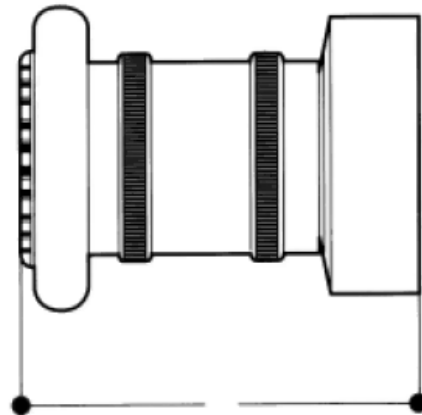

National Fire Equipment Ltd.

Adjustable Fog Nozzles

ADJUSTABLE FOG & STRAIGHT STREAM NOZZLE WITH BUMPER

For Rack and Reel Fire Hose & Industrial Applications.

Standard equipment:
Forged brass finished nozzle with adjustable fog, straight-stream and shut-off feature.

Optional Finishes:
Polished Brass, Rough or Polished Chrome

A7/B

	1 1/2"		2 1/2"	
	In.	mm	In.	mm
A	3 13/16"	96	5 9/16"	141