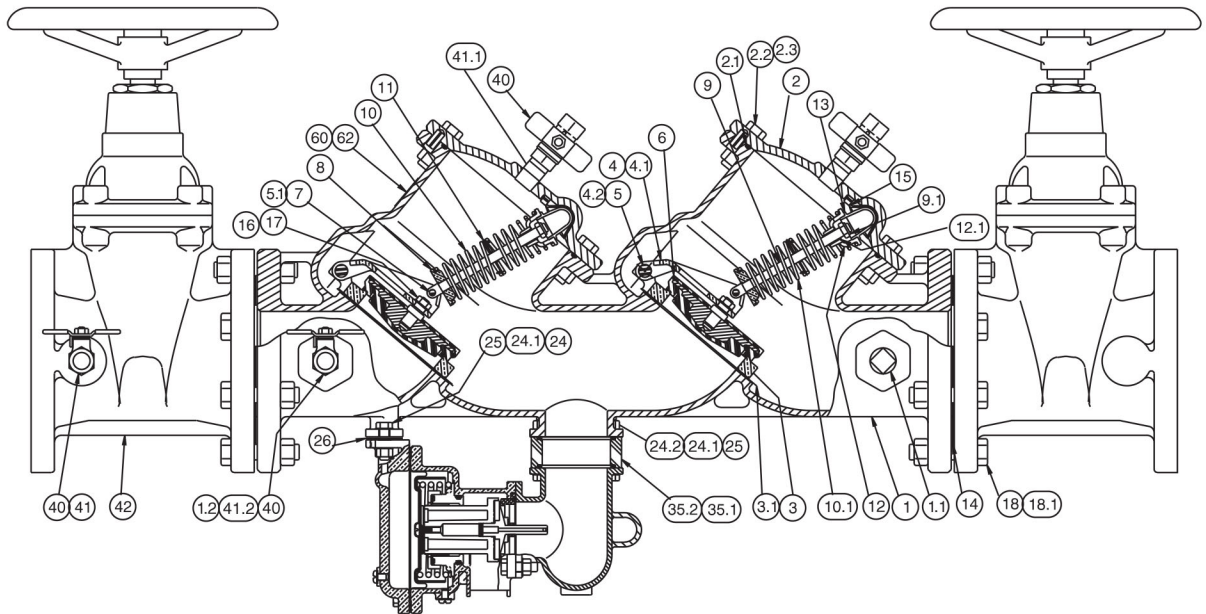

National Fire Equipment Ltd.

Febco 860 2 1/2" - 10" Reduced Pressure Assembly

Item Description	Style	Size	2 1/2" & 3"	4"	6"	8"	10"
DISC ASSEMBLY Items 6, 16, 17. (10", Item 6 only)	860	Part #	905182	905183	905184	905185	
CHECK MODULE Items 2.1, 5.1, 7, 8, 9, 9.1, 10, 11, 12, 12.1	INLET	Part #	905172	905173	905174	905175	
	OUTLET	Part #	905142	905143	905144	905145	
CHECK REPLACEMENT KIT Items 2.1, and 3 - 17	INLET	Part #	905543	905546	905550	905554	
	OUTLET	Part #	905527	905547	905551	905555	
SEAT RING / ARM ASSEMBLY Items 3, 3.1, 3.2, 3.4, 4, 4.1, 4.2, 5	860	Part #	905157	905158	905159	905160	
CHECK RUBBER KIT Items 2.1, 3.1, 6, 15-17, 26, 35, 35.1, 45, 45.1	860	Part #	905409	905410	905411	905412	
FULL RUBBER KIT (For two Checks and RV)	860	Part #	905187	905188	905189	905190	
COVER ASSEMBLY Items 2, 2.1, 15	WITH BULKHEAD FITTING	Part #	905167	905168	905169	905170	
	TAPPED	Part #	905376	905377	905378	905379	