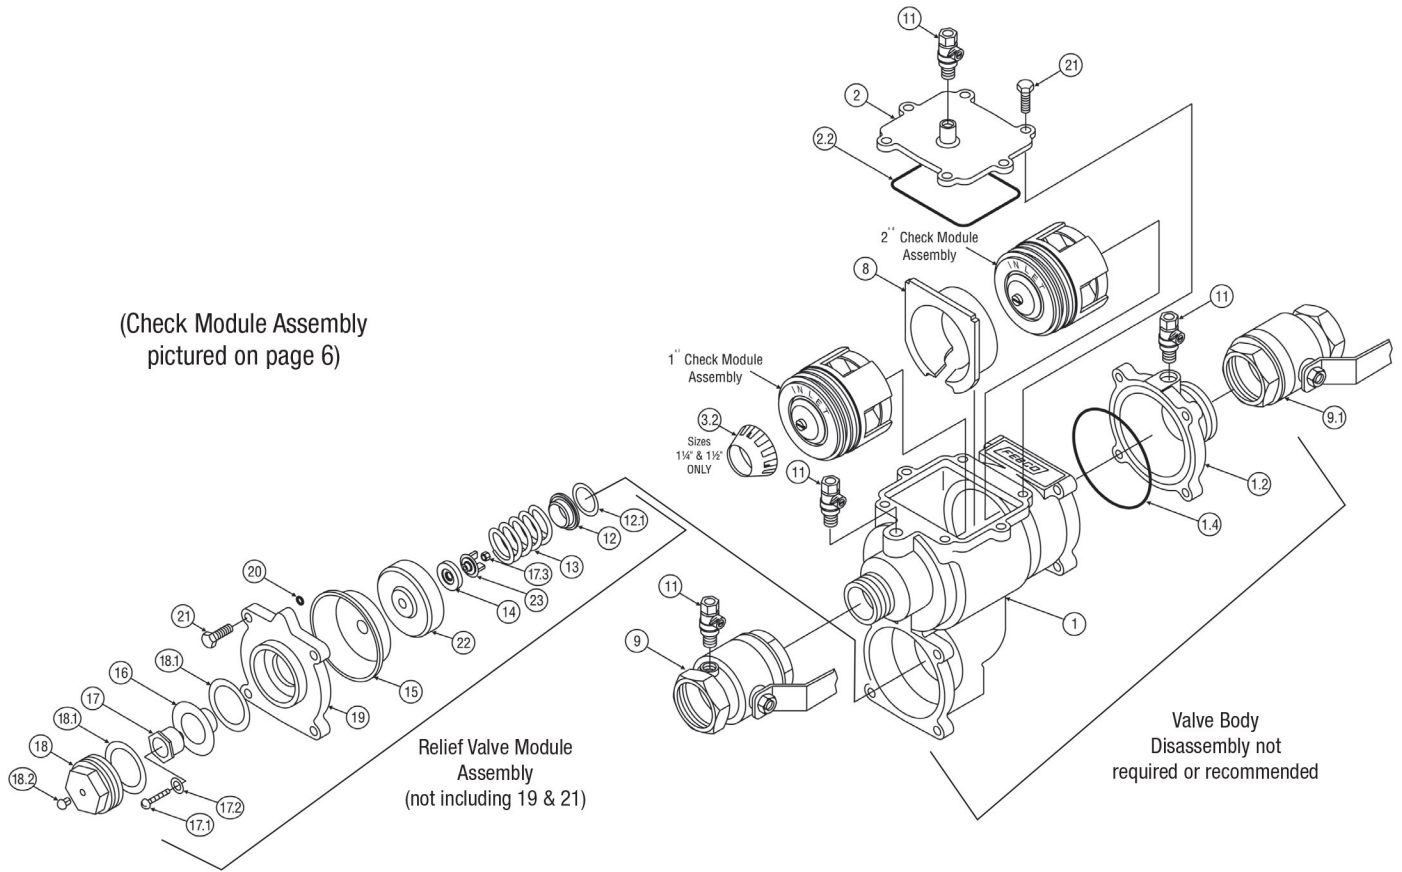

# National Fire Equipment Ltd.

**Febco 860, 860U, 880, 880U**  
1/2" - 2" Reduced Pressure Assembly

Item Description	Style	Size	1/2" & 3/4"	1"	1 1/4"-2"
COMPLETE RUBBER KIT (all rubber parts)	ALL	Part #	905355	905356	905357
CHECK MODULE RUBBER KIT (both checks) Item 2.2 & 2 ea. of items 3.1 & 5	ALL	Part #	905342	905343	905344
RELIEF VALVE RUBBER KIT Items 12, 12.1, 14 - 16, 18.1 (2 ea) & 20	ALL	Part #	905345	905345	905346
SINGLE POPPET KIT (valve has two poppets) Items 4 thru 5.2	ALL	Part #	905339	905340	905341
#1 CHECK MODULE KIT (inlet) Items 3 - 7 for inlet check	ALL	Part #	905348	905350	905352
#2 CHECK MODULE KIT (outlet) Items 3 - 7 for outlet check	ALL	Part #	905347	905349	905351
FULL RELIEF VALVE MODULE KIT 1 ea of Items 12 - 17.3, 20, 22 & 23 & 2 ea. of 18.1	ALL	Part #	905353	905353	905354