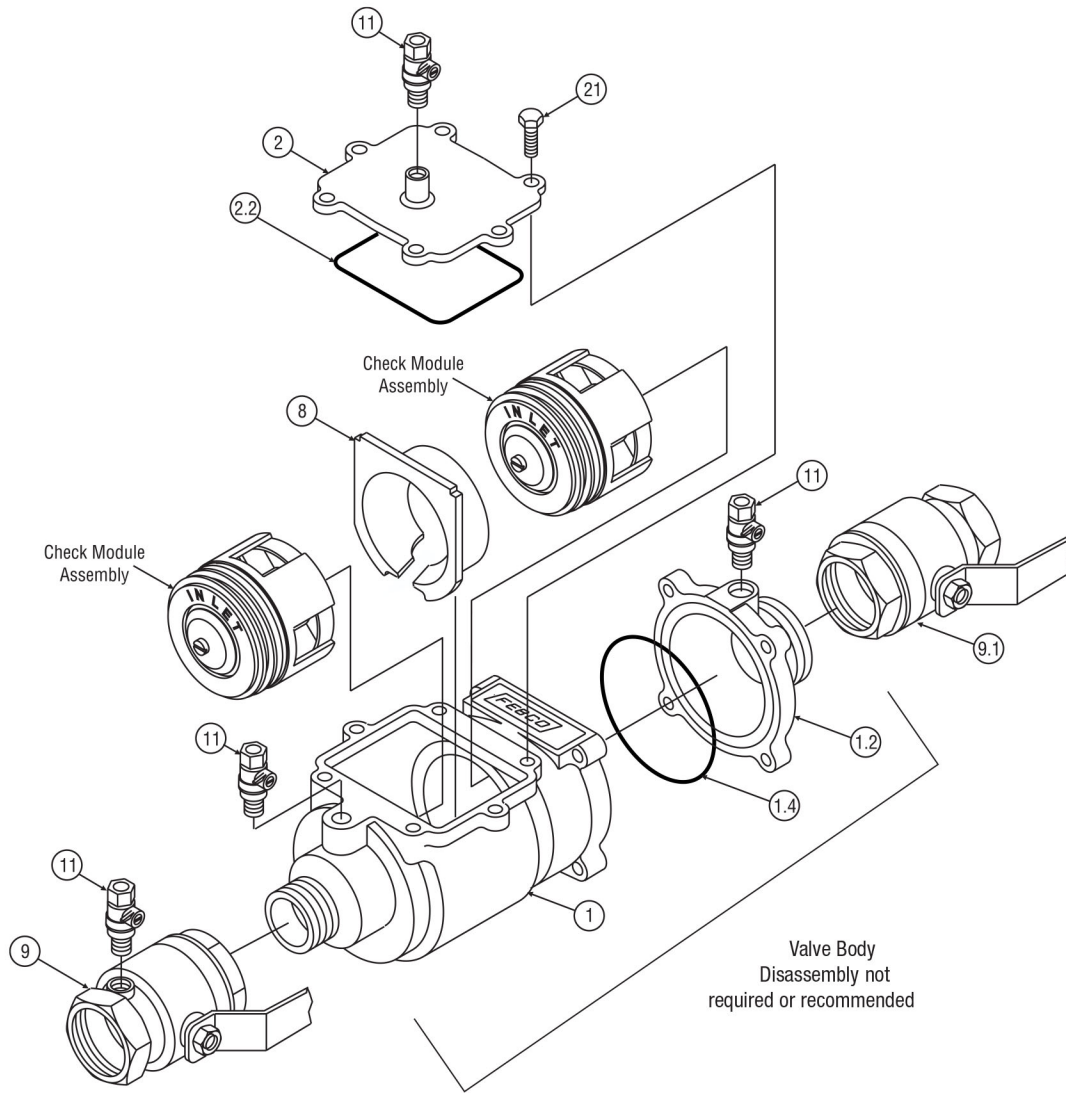

# National Fire Equipment Ltd.

**Febco 850,850B, 850U**  
**1/2" - 2" Double Check Assembly**

Item Description	Style	Size	1/2" & 3/4"	1"	1 1/4"-2"
CHECK RUBBER KIT (for both checks) (Item 1.4, 2.2 & 2 ea. of Items 3.1 & 5)	ALL	Part #	905342	905343	905344
SINGLE CHECK KIT* (valve has two checks) (Items 3 - 7)	850	Part #	905347	905349	905351
SINGLE POPPET KIT (valve has two poppets) (Items 4 - 5.2)	ALL	Part #	905339	905340	905341

\*May use this kit for 850B with exception of spring (item #6). Contact factory service center for price and availability on 850B spring.