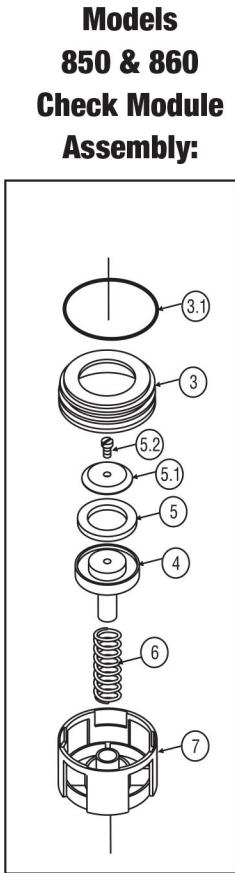

# National Fire Equipment Ltd.

**Febco 850,850B, 850U**  
**1/2" - 2" Double Check Assembly**

Item Description	Style	Size	1/2" & 3/4"	1"	1 1/4"-2"
CHECK RUBBER KIT (for both checks) (Item 1.4, 2.2 & 2 ea. of Items 3.1 & 5)	ALL	Part #	905342	905343	905344
SINGLE CHECK KIT* (valve has two checks) (Items 3 - 7)	850	Part #	905347	905349	905351
SINGLE POPPET KIT (valve has two poppets) (Items 4 - 5.2)	ALL	Part #	905339	905340	905341