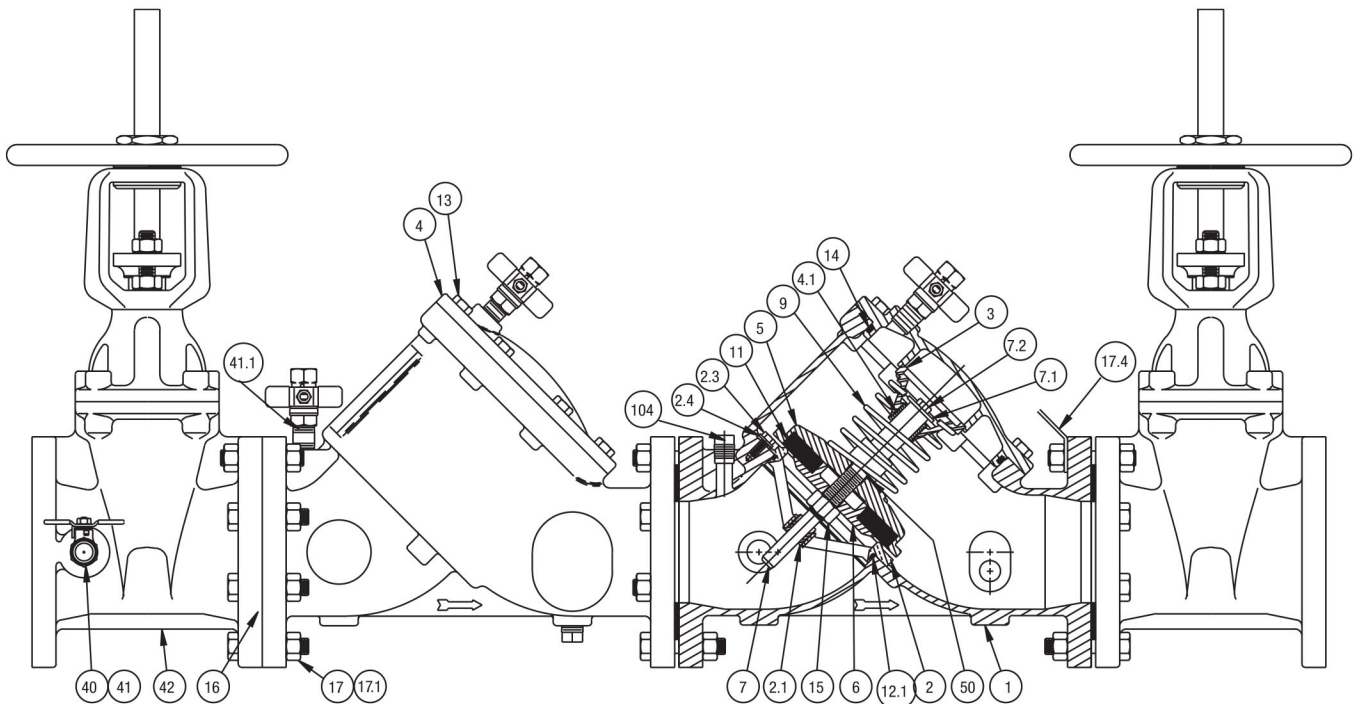

# National Fire Equipment Ltd.

**Febco 805, 805D, 805TD / 806YD**  
**2 1/2" - 10" Double Check / Double Check Detector Assemblies**

Item Description	Style	Size	2 1/2"	3"	4"	6"	8"	10"
RUBBER PARTS Items 11, 14, 50	805, 805D, 805YD, 806YD	Part #	905059	905060	905061	905062	905063	905064
SINGLE CHECK ASSEMBLY Items 3, 4.1, 5, 6, 7, 7.1, 7.2, 9, 11, 15, 50	805YD	Part #	905086	905088	902467	902469	902471	902473
	806YD	Part #			902514	902515	902516	902517
SEAT KIT Items 2, 2.1 & 12.1	805YD 806YD	Part #	902386YD	902385YD	902384YD	902383YD	902382YD	902381YD
GATE MOUNTING KIT (both ends) Items 16, 17, 17.1	805, 805D, 805YD, 806YD	Part #	905036	905037	905038	905039	905040	905041
COVER ASSEMBLY Items 4, 4.1, 14 & Aircock (not shown)	805YD, 806YD	Part #	902497	902498	902499	902500	902501	902502

## 805, 805D Double Check Assemblies

Contact FEBCO Representative for information on unlisted components for these older designs.  
 To replace the entire assembly (recommended) use FEBCO Model 850 Double Check Assembly with Spool Adapter  
 (see FEBCO Backflow Prevention Price List).