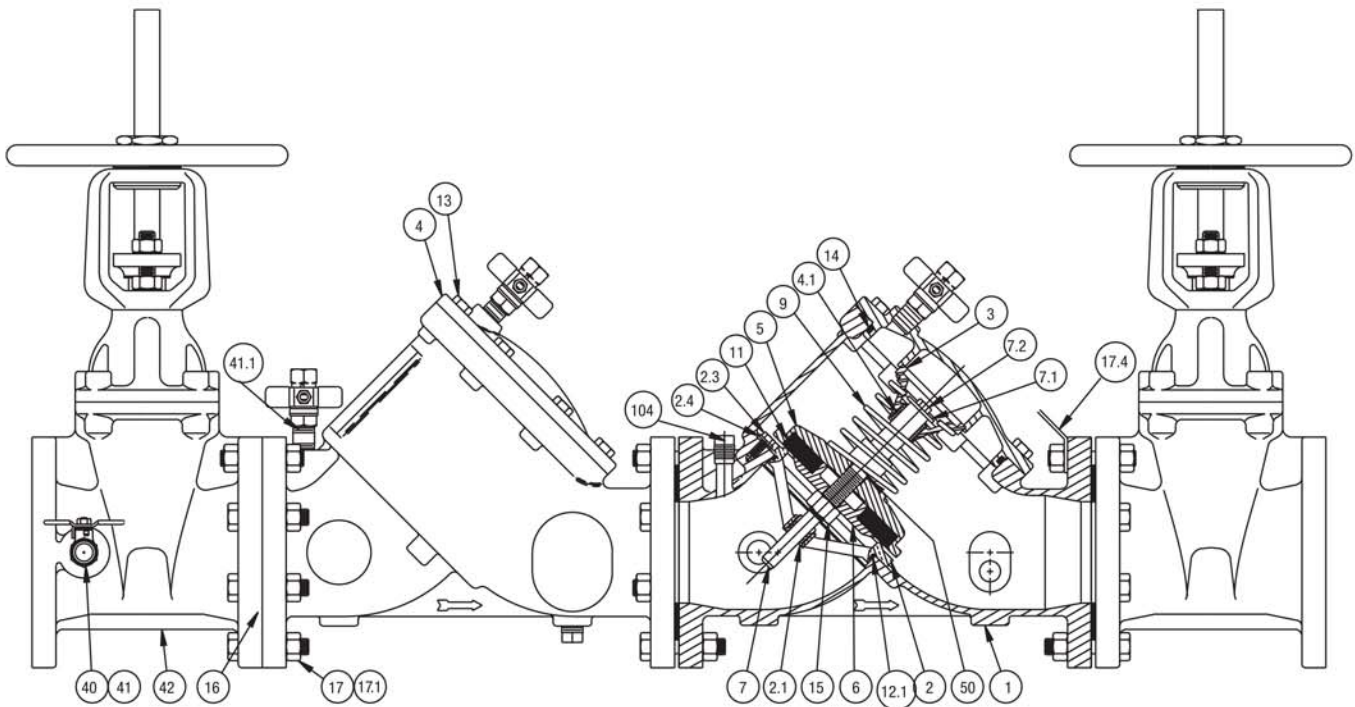

National Fire Equipment Ltd.

Febco 805, 805D, 805TD / 806YD
2 1/2" - 10" Double Check / Double Check Detector Assemblies

Item Description	Style	Size	2 1/2"	3"	4"	6"	8"	10"
RUBBER PARTS Items 11, 14, 50	805, 805D,	Part #	905059	905060	905061	905062	905063	905064
	805YD, 806YD	List \$	\$42.10	\$62.40	\$95.20	\$135.80	\$185.80	\$218.60
SINGLE CHECK ASSEMBLY Items 3, 4.1, 5, 6, 7, 7.1, 7.2, 9, 11, 15, 50	805YD	Part #	905086	905088	902467	902469	902471	902473
		List \$	\$619.80	\$658.80	\$881.60	\$1,413.00	\$2,399.70	\$3,914.10
	806YD	Part #			902514	902515	902516	902517
		List \$			\$966.50	\$1,539.40	\$2,615.20	\$4,306.00
SEAT KIT Items 2, 2.1 & 12.1	805YD	Part #	902386YD	902385YD	902384YD	902383YD	902382YD	902381YD
	806YD	List \$	\$301.40	\$335.70	\$496.60	\$655.10	\$1,067.90	\$1,328.60
GATE MOUNTING KIT (both ends) Items 16, 17, 17.1	805, 805D,	Part #	905036	905037	905038	905039	905040	905041
	805YD, 806YD	List \$	\$114.00	\$115.60	\$238.90	\$271.70	\$281.00	\$457.50
COVER ASSEMBLY Items 4, 4.1, 14 & Aircock (not shown)	805YD,	Part #	902497	902498	902499	902500	902501	902502
	806YD	List \$	\$330.90	\$366.90	\$423.40	\$557.30	\$1,314.60	\$1,314.60

805, 805D Double Check Assemblies

Contact FEBCO Representative for information on unlisted components for these older designs.
 To replace the entire assembly (recommended) use FEBCO Model 850 Double Check Assembly with Spool Adapter
 (see FEBCO Backflow Prevention Price List).