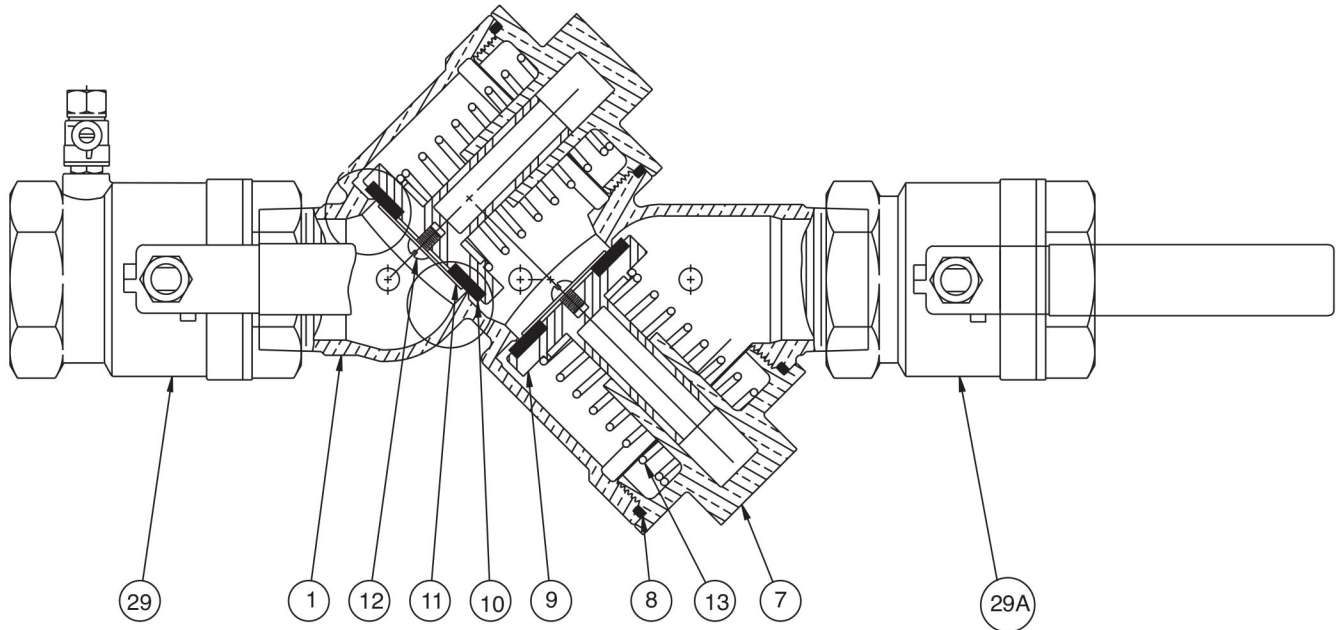

National Fire Equipment Ltd.

Febco 805Y, 805YB, 805YS
3/4" - 2" Double Check Assembly

| Item Description | Style | Size | 3/4" - 1 1/4" | 1 1/2" & 2" |
|---|-------|--------|---------------|-------------|
| RUBBER KIT FOR BOTH CHECKS (8, 10, 2 ea.) | Y, YB | Part # | 905042 | 905053 |
| | YS | Part # | 905042S | 905053S |
| SINGLE CHECK REPAIR KIT (valve has two checks) (8-12, 1 ea.) | Y, YB | Part # | 905044 | 905055 |
| | YS | Part # | 905044S | 905055S |
| DOUBLE CHECK KIT w/SPRINGS (8-13, 2 ea.) | Y, YB | Part # | 905242 | 905243 |
| | YS | Part # | 905240 | 905241 |
| CHECK SPRINGS | Y, YS | Part # | 630115 | 630118 |
| | YB | Part # | 630167 | N/A |

805, 835B Double Check Assembly

Contact FEBCO Representative for information on components for these older designs. To replace the entire assembly (recommended) use FEBCO Model 850 Double Check.