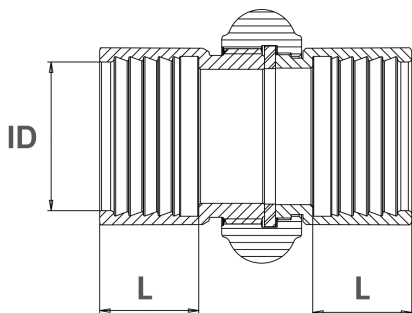

### 1.5" SINGLE JACKET BRASS COUPLING

#A70BO  
SATIN BRASS

#A70BC  
SATIN CHROME

#A70BPC  
POLISHED CHROME

#### ROCKER LUG TYPE

L	THREAD	ID
28.5mm	1 1/2" NPSH	1 11/16"

*FOR USE WITH SINGLE JACKET FABRIC HOSE OR SELECTED TYPES OF RUBBER HOSE*

1-800-267-8508 • [www.nationalfire.com](http://www.nationalfire.com)