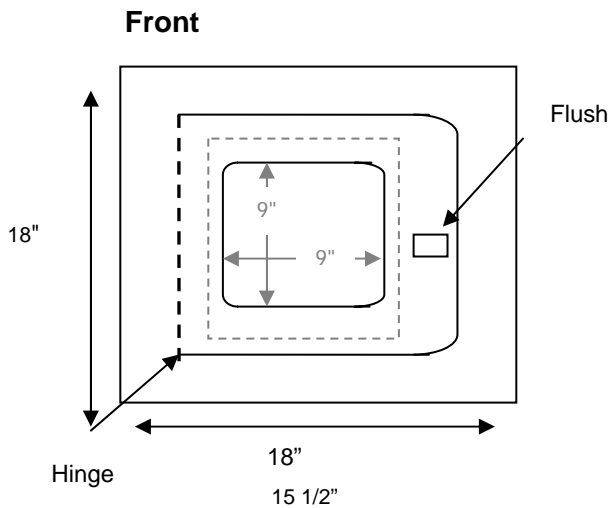

VALVE CABINET C-975-FR

FIRE RATED 14" X 14" X 8" STANDARD CONSTRUCTION FEATURES

- 1" Turnback Adjustable Front
- Full Glass (10" x 10" Glass Panel Req) or Full Metal Panel
- Grey Powder Coated Finish
- Tub Accommodates 1 1/2" or 2 1/2" Valve
- Stainless Steel Paddle Latch
- Satin Coat Galvanized Exterior Tub w/Type X Drywall Lining

Options:

- Break Glass Door & Lock
- Cylinder Lock
- Stainless Steel Adjustable Front

Rating:

- Wamock Hersey International
- Test report WHI-495-1534
- 2 hour vertical fire rated

Installation:

- Rough opening should be 1/4" larger than exterior tub (H x W)
- Installation instructions are included with each cabinet

Exterior Tub
Type x Drywall
Cabinet

No.10 x 2 1/2" Self Tapping
Mounting Screws Not Included