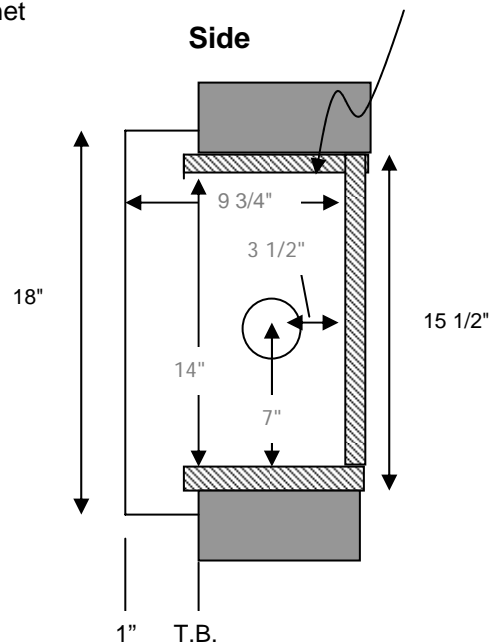

VALVE CABINET C-975-FR

FIRE RATED 14" X 14" X 8" STANDARD CONSTRUCTION FEATURES

- 1" Turnback Adjustable Front
- Full Glass (10" x 10" Glass Panel Req) or Full Metal Panel
- Grey Powder Coated Finish
- Tub Accommodates 1 1/2" or 2 1/2" Valve
- Stainless Steel Paddle Latch
- Satin Coat Galvanized Exterior Tub w/Type X Drywall Lining

Options:

- Break Glass Door & Lock
- Cylinder Lock
- Stainless Steel Adjustable Front

Rating:

- Wamock Hersey International
- Test report WHI-495-1534
- 2 hour vertical fire rated

Installation:

- Rough opening should be 1/4" larger than exterior tub (H x W)
- Installation instructions are included with each cabinet

Exterior Tub
Type x Drywall
Cabinet

No.10 x 2 1/2" Self Tapping
Mounting Screws Not Included