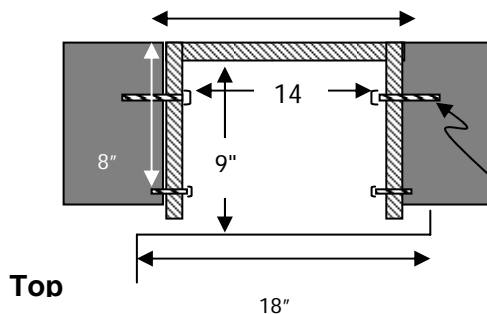

VALVE CABINET C-975-FR

FIRE RATED 14" X 14" X 8" STANDARD CONSTRUCTION FEATURES

- 1" Turnback Adjustable Front
- Full Glass (10" x 10" Glass Panel Req) or Full Metal Panel
- Grey Powder Coated Finish
- Tub Accommodates 1 1/2" or 2 1/2" Valve
- Stainless Steel Paddle Latch
- Satin Coat Galvanized Exterior Tub w/Type X Drywall Lining

Options:

- Break Glass Door & Lock
- Cylinder Lock
- Stainless Steel Adjustable Front

Rating:

- Wamock Hersey International
- Test report WHI-495-1534
- 2 hour vertical fire rated

Installation:

- Rough opening should be 1/4" larger than exterior tub (H x W)
- Installation instructions are included with each cabinet

Exterior Tub
Type x Drywall
Cabinet

No.10 x 2 1/2" Self Tapping
Mounting Screws Not Included