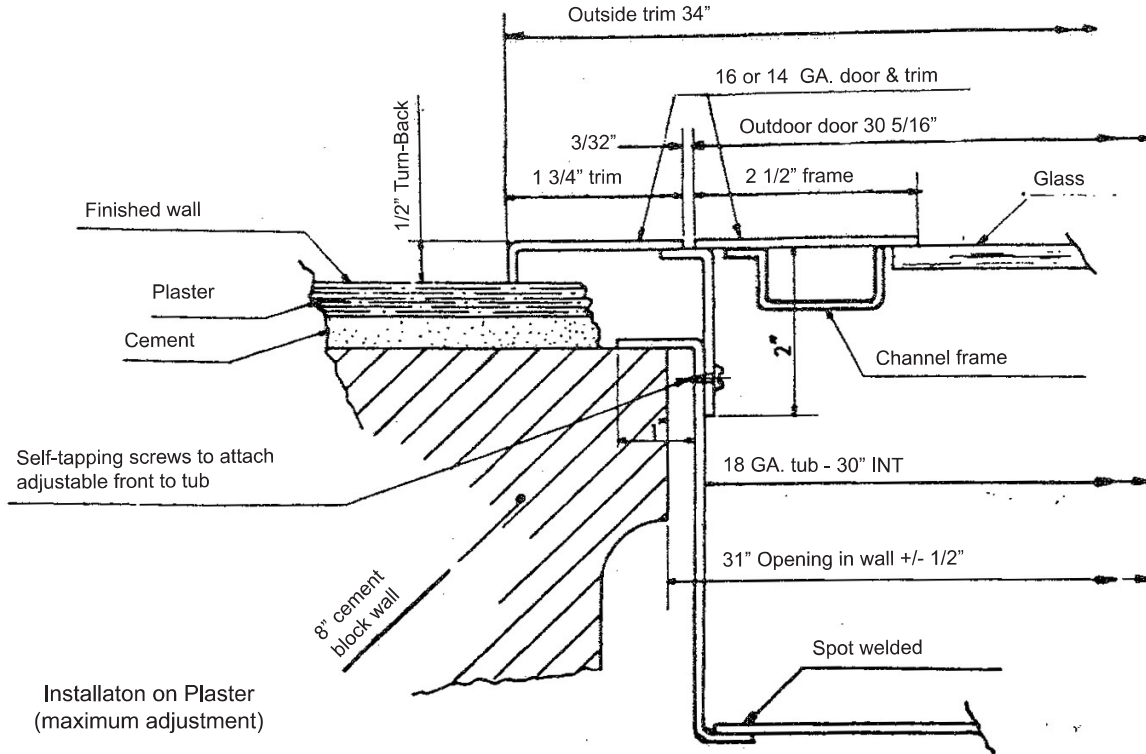

## Fire Hose Cabinet Installation & Fabrication Details

Using Turn-Back as plaster stop  
(medium adjustment)

On rough cement block wall  
(minimum adjustment)