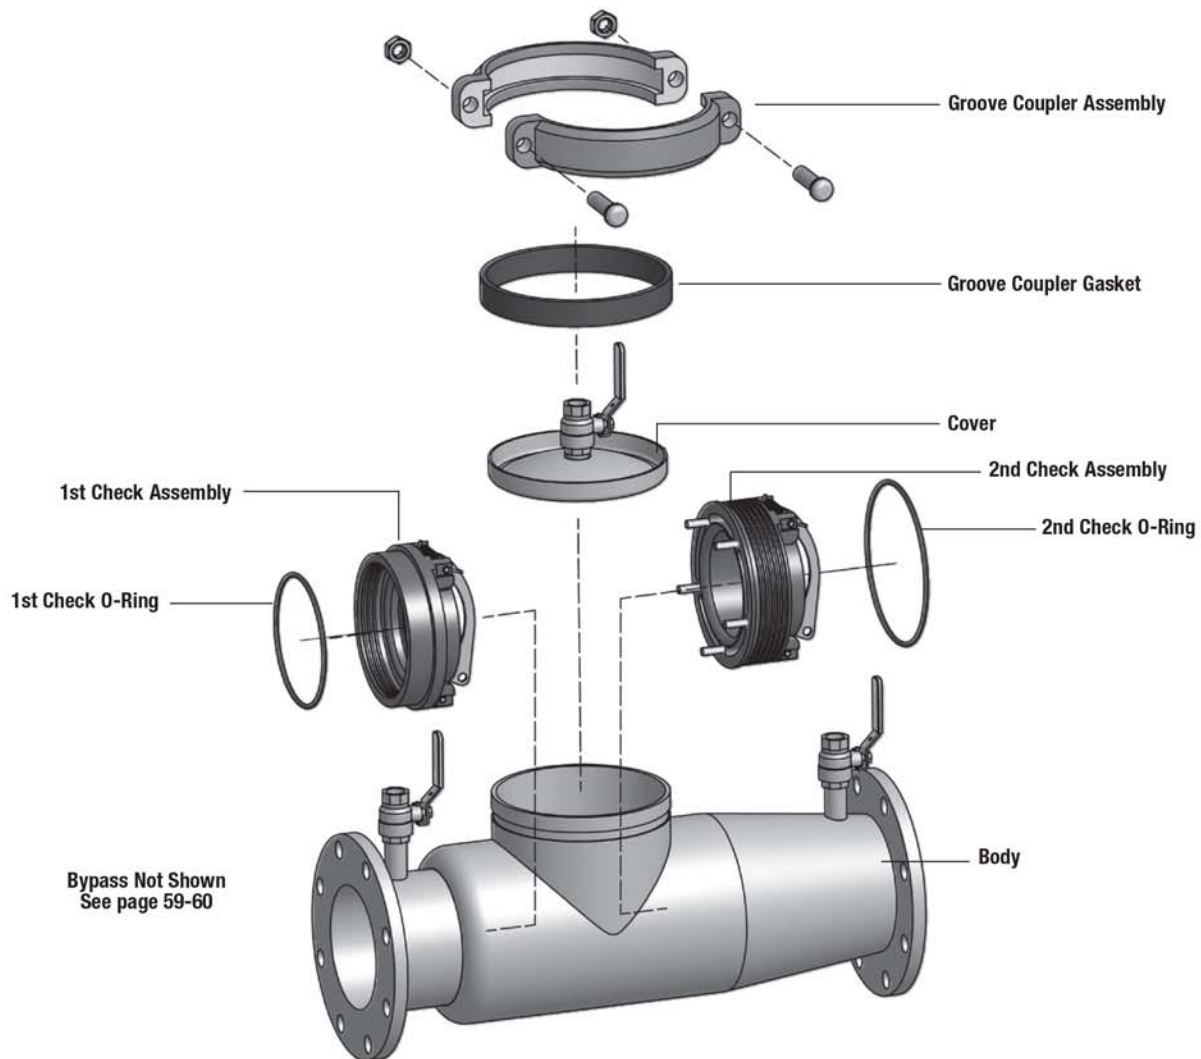

National Fire Equipment Ltd.

Series 2000SS/2000SE Double Check Valve Assembly 2 1/2" - 6", 6" & 8"
Series 3000SS/3000SE Double Check Detector Assembly 2 1/2" - 6", 6" & 8"

ORDERING CODE	KIT NO.	SIZE	LIST PRICE

2000SE, 3000SE 1st Check Kits

LEAD FREE	7010103	ARK 2000SE/3000SE CK1	6"	$ 283.00
	7010104	ARK 2000SE/3000SE CK1	8"	301.50

Kit includes: 1st Check Assembly, Check O-Ring and Lube

2000SE, 3000SE 2nd Check Kits

LEAD FREE	7010105	ARK 2000SE/3000SE CK2	6"	283.00
	7010106	ARK 2000SE/3000SE CK2	8"	301.50

Kit includes: 2nd Check Assembly, Check O-Ring and Lube

Cover Kits

LEAD FREE	7010092	ARK SE C	6"	481.50
	7010093	ARK SE/SS C	8"	592.50

Kit includes: Cover, Groove Coupler and Gasket

ORDERING CODE	KIT NO.	SIZE	LIST PRICE

2000SS, 3000SS 1st Check Kits

LEAD FREE	7010097	ARK 2000SS/3000SS CK1	2 1/2" - 4"	$ 283.00
	7010098	ARK 2000SS/3000SS CK1	6"	301.50

Kit includes: 1st Check Assembly, Check O-Ring and Lube

2000SS, 3000SS 2nd Check Kits

LEAD FREE	7010100	ARK 2000SS/3000SS CK2	2 1/2" - 4"	283.00
	7010101	ARK 2000SS/3000SS CK2	6"	301.50

Kit includes: 2nd Check Assembly, Check O-Ring and Lube

Cover Kits

LEAD FREE	7010090	ARK SS C	2 1/2" - 4"	271.50
	7010091	ARK SS C	6"	385.00

Kit includes: Cover, Groove Coupler and Gasket

2 1/2" THROUGH 6" 2000SS/3000SS 6" & 8" 2000SE/3000SE

*The wetted surface of this product contacted by consumable water contains less than 0.25% of lead by weight.

TORONTO: (905) 761-6355
Toll Free: (800) 267-8508
OTTAWA: (613) 723-6071

VANCOUVER: (604) 420-1131
Toll Free: (800)-667-2138
BURNABY: (604)-299-4498

EDMONTON: (780) 455-3870
Toll Free: (888)-891-1008
CALGARY: (403) 236-5661

MONCTON: (506) 859-7277
Toll Free: (877) 816-3473
MISSISSAUGA: (905) 565-1385

www.nationalfire.com