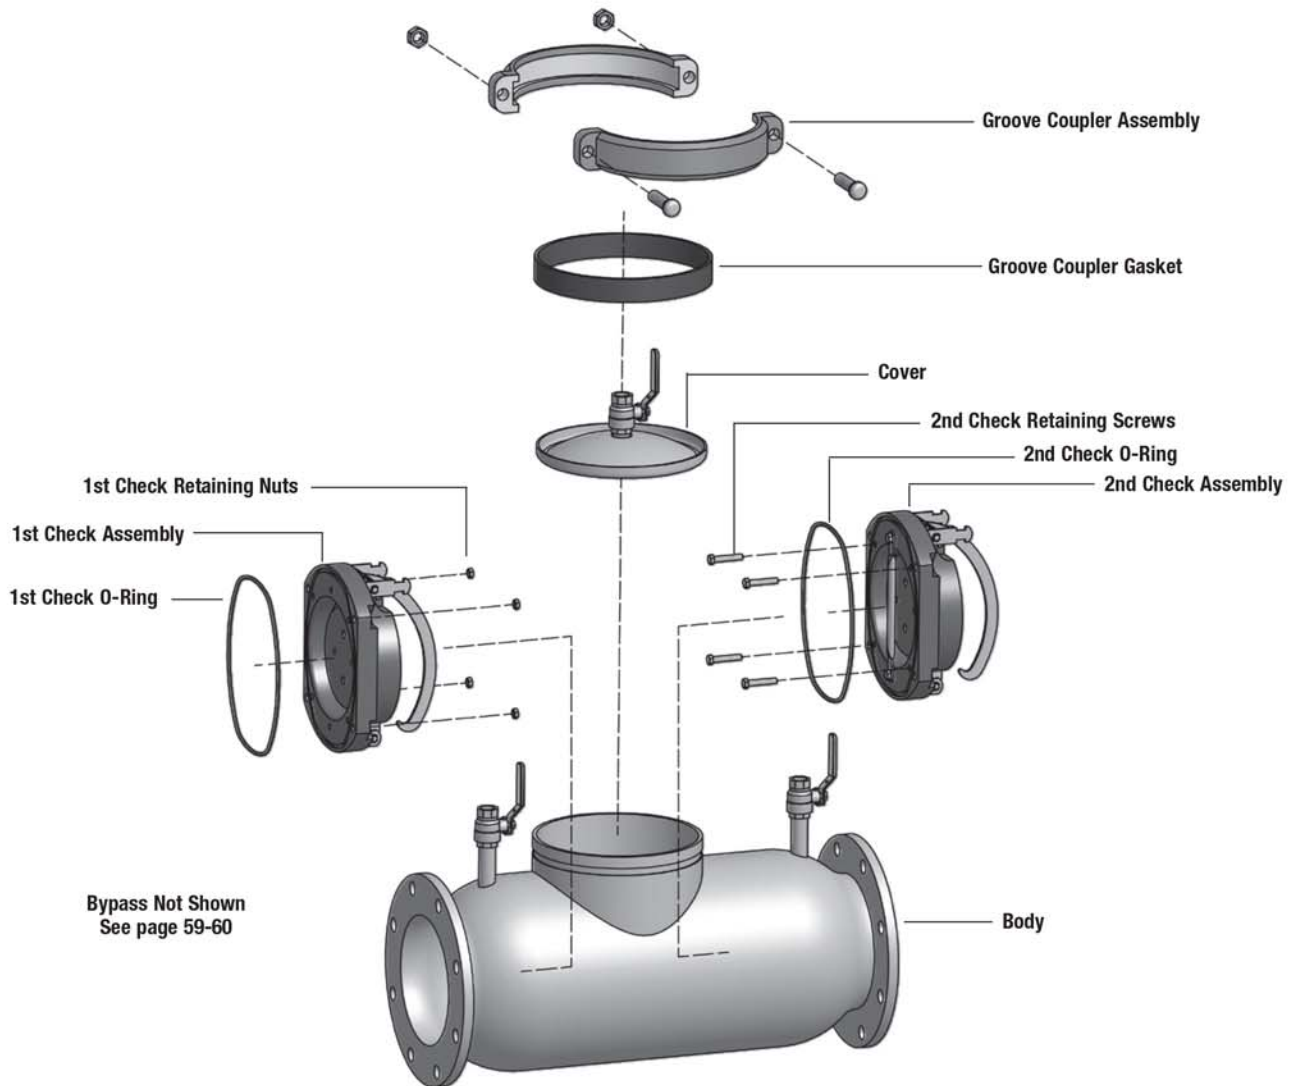

# National Fire Equipment Ltd.

Series 2000SS Double Check Valve Assembly 8" – 12"  
Series 3000SS Double Check Detector Assembly 8" – 12"

ORDERING CODE	KIT NO.	SIZE	LIST PRICE
<b>2000SS, 3000SS 1st Check Kit</b>			
<b>LEAD FREE</b> 7010099	ARK 2000SS/3000SS CK1	8" - 12"	\$ 869.50
Kit includes: 1st Check Assembly, Check O-Ring, Retaining Nuts (4), and Lube			
<b>2000SS, 3000SS 2nd Check Kit</b>			
<b>LEAD FREE</b> 7010102	ARK 2000SS/3000SS CK2	8" - 12"	869.50
Kit includes: 2nd Check Assembly, Check O-Ring, Retaining Screws (4) and Lube			
<b>Cover Kit</b>			
<b>LEAD FREE</b> 7010093	ARK SE/SS C	8" - 12"	592.50
Kit includes: Cover, Groove Coupler and Gasket			

## 8" THROUGH 12" 2000SS/3000SS

\*The wetted surface of this product contacted by consumable water contains less than 0.25% of lead by weight.