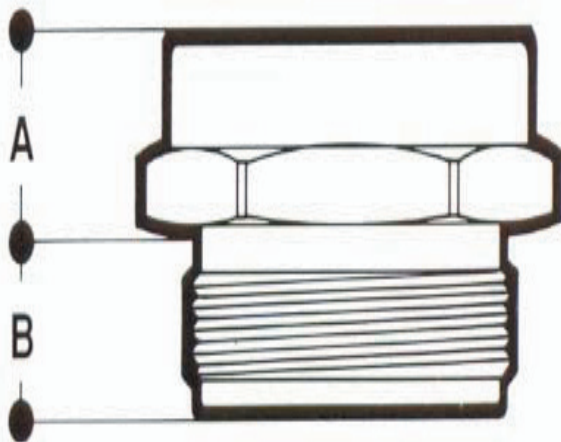

## A93 ADAPTER

FEMALE TO MALE ADAPTER

Used to adapt or reach threads or change NPT pipe thread to hose thread.  
FEMALE X MALE

Standard equipment  
Brass hexagon type

a	b
1 1/2"	1 1/2"
2 1/2"	2"
2 1/2"	2 1/2"

SPECIFY THREAD

	1 1/2" X 1 1/2"	1 1/2" X 1 1/2"1	1 1/2" X 1 1/2"
A	7/8"	1 5/32"	1 5/32"
B	5/8"	53/64"	1"